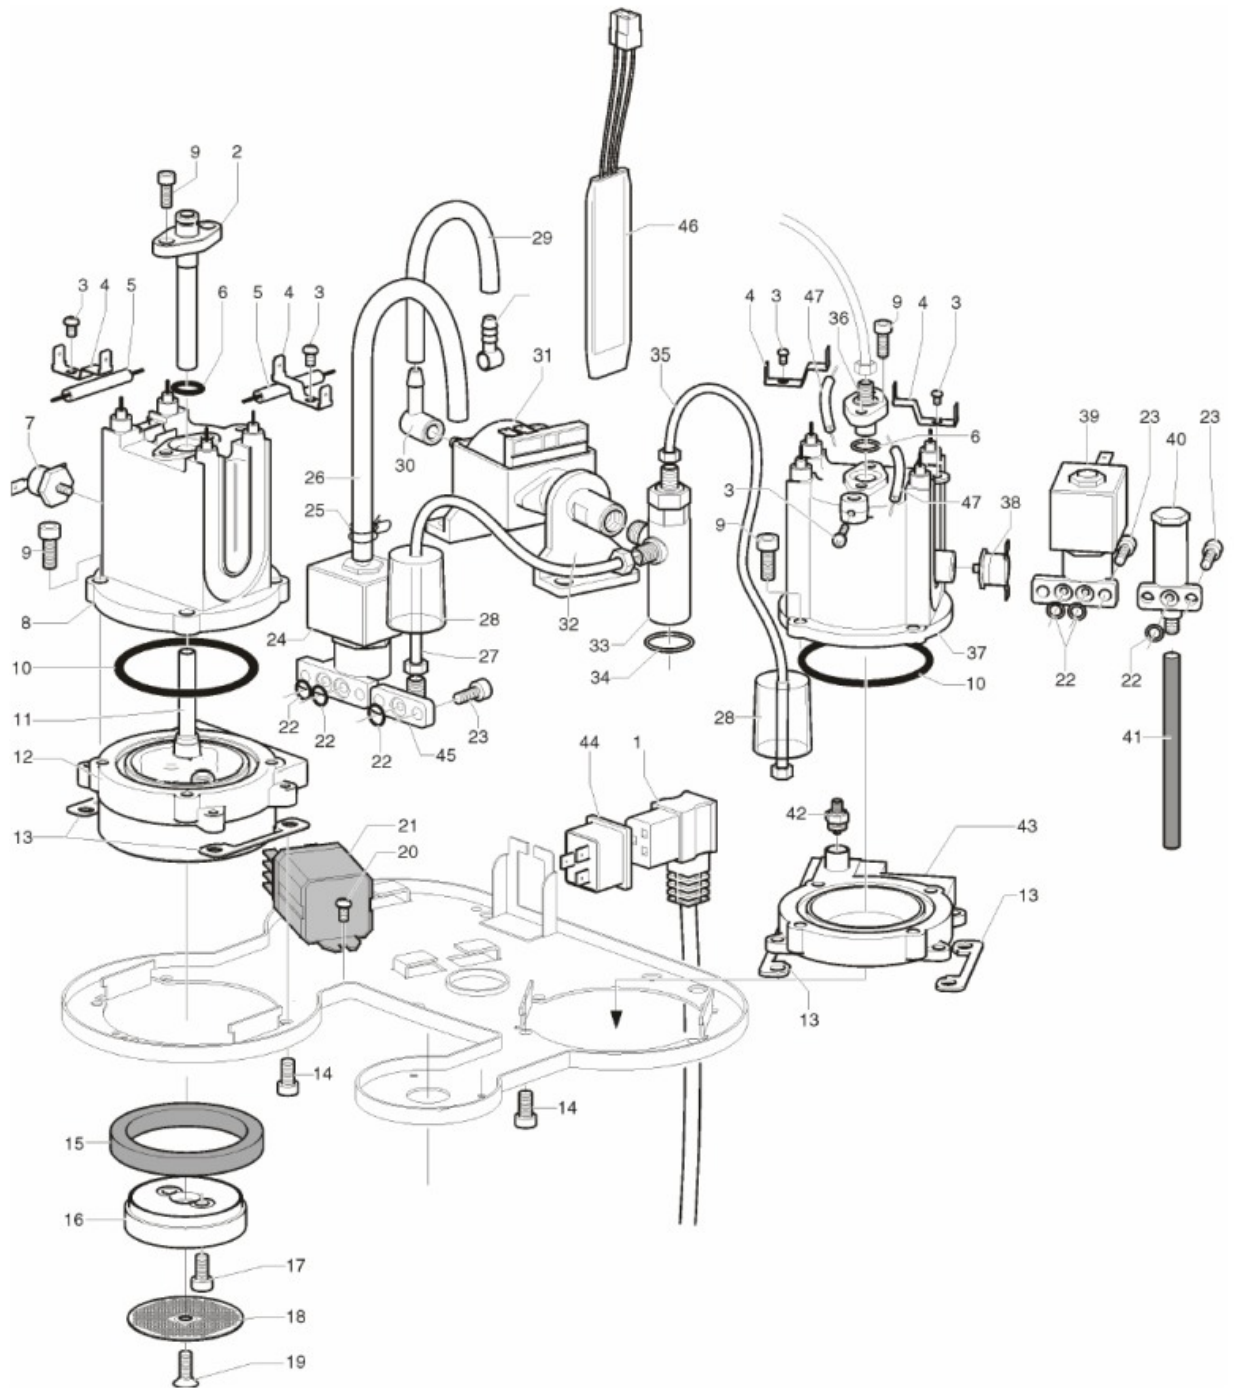

UNIT PARTS

Unit Parts

Pos	Partnr	OldPartnr	NLA	Description	Qty	SPQ
1	CF0292/01/CHX			Swiss Plug	1	1
1	CF0292/01/GBX			England Plug	1	1
1	CF0292/01/SCH			Schuko Plug	1	1
2	4310016010			Gauge Sensor Support	1	1
3	DM1957			Screw M 4 x 5	1	1
4	GG0064			Thermo-fuse Clamp	1	1
5	DM1040			Thermo-fuse	1	1
6	12001207	12001021		OR 112 EPDM Gasket	1	1
6	12001207	DM0041/081		OR 112 EPDM Gasket	1	1
7	5310009000			Coffee Thermostat 107°	1	1
8	EF0030/A			Boiler Unit V 120/220/240	1	1
9	UN5931-6X16Z			Screw M 6 x 16	1	1
10	12001208	12001022		OR 167 EPDM Gasket	1	1
10	12001208	DM0041/082		OR 167 EPDM Gasket	1	1
11	B0181			Copper Pipe	1	1
12	B0171			Unit Bodywork	1	1
13	4301004000			Insulating Gasket	1	1
14	UN5931-5x12I			Screw M 5 x 12 Stainless Steel	1	1
15	NG01/001			Group Gasket	1	1
16	DY0036/A			Shower Disc-holder Assembly	1	1
17	UN5931-6X12I			Screw M 6 x 12 Stainless Steel	1	1
18	DM0704			Shower Disc	1	1
19	DI7987-5X8I			Screw M 5 x 8 Stainless Steel	1	1
20	DI7981-3,5x9,5N			Thread-forming 3,5 x 9,5 Screw	1	1
21	5310001000			Relay V 230	1	1
22	DM0041/22			OR 2025 Gasket	1	1
23	UN5931-5X12Z			Screw M 5 x 12	1	1
24	5310007000			Three-way Solenoid Valve V 230/50	1	1
25	DM2069			Hose Clamp	1	1
26	B0159			Solenoid valve for exhaust pipe	1	1
27	8310021000			Pipe Assembly 4x2 L=113	1	1
28	B0196			Safety Rubber Device	1	1
29	B0157/01			Suction pipe SL-TRBF 5x9x360	1	1
30	DM1596			Pump Suction Connector	1	1
31	DM1594/230240			Pump EP5 V 230/50	1	1
32	DY0003			Pump Support Ulka	1	1
32	DY0003/01			Pump Support Eaton	1	1
33	8310023010			Overpressure Valve Assembly	1	1
34	DM0041/54			OR 119 Gasket for Valve Overpressure	1	1
35	8310022000			Pipe Assembly 4x2 L=160	1	1
36	4310015010			Body for Steam Pipe	1	1
37	EF0030/02/A			Boiler Unit V 120/220/240 Steam	1	1
38	5310010000			Steam Thermostat 145°	1	1
39	5310008000			Two-way Solenoid Valve V 230/50	1	1