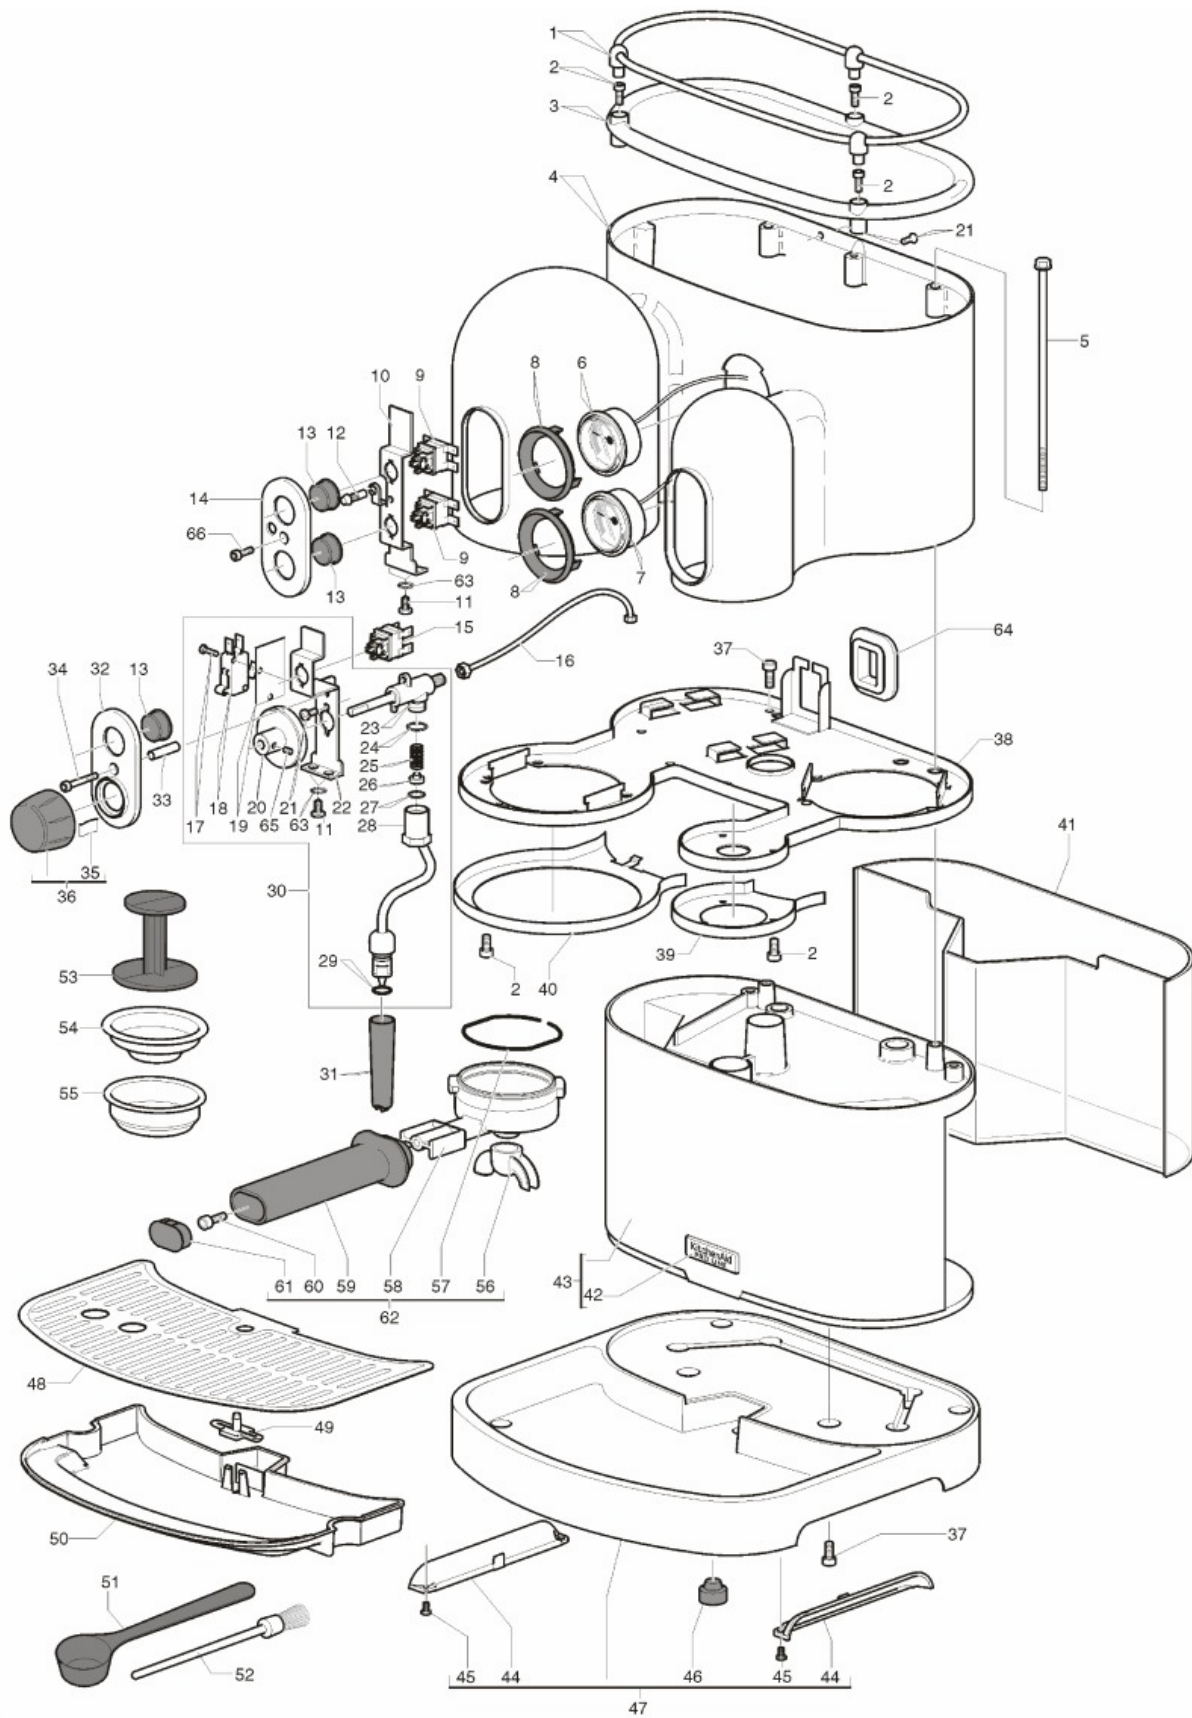

BASE

BASE

Pos	Partnr	OldPartnr	NLA	Description	Qty	SPQ
1	8310017000			Cup Guard Assembly	1	1
2	UN5931-4x12I			Screw M 4 x 12 Stainless Steel	1	1
3	6310008000		x	Tank Lid Black	1	1
4	8310029000	6310007000		Upper Body PM	1	1
4	8310029010	6310007010		Upper Body ER	1	1
4	8310029020			Upper Body AC	1	1
4	8310029030			Upper Body OB	1	1
5	4310046000		x	Rod	1	1
6	5310006000			EU Coffee gauge	1	1
6	5310013000		x	US Coffee Gauge	1	1
7	5310006010			EU Steam Gauge	1	1
7	5310013010		x	US Steam Gauge	1	1
8	6310011000			Chromed Gauge ring nut	1	1
9	5310003000			ON/OFF – COFFEE Switches	1	1
10	4310027000		x	ON/OFF – COFFEE Switches Clamps	1	1
11	DI7981-3,5x9,5N			Thread-forming 3,5 x 9,5 Screw	1	1
12	5310004000			Signal Light 230V	1	1
13	4310041000		x	Switches	1	1
14	6310009000		x	Coffee Bezel	1	1
14	6310009010		x	UL Coffee Bezel	1	1
15	5310002000			Hot water push button	1	1
16	8310020000			Pipe Assembly 4x2 L=280	1	1
17	DI7986-3x14Z		x	Screw M 3 x 14	1	1
18	5310005000			Microswitch	1	1
19	DM2066		x	Insulating Plate	1	1
20	4310048000		x	Microswitch Control Cam	1	1
21	DM1957/01		x	Screw M 4 x 10	1	1
22	4310020000		x	Steam Switch Clamp	1	1
23	8310019010			Steam valve Assembly	1	1
24	DM0041/53		x	OR 114 EPDM Gasket	1	1
25	4310024000		x	Swivel Spring	1	1
26	4310023000		x	Swivel Bush	1	1
27	DM0041/47		x	OR 109 EPDM Gasket	1	1
28	8310006000		x	Steam pipe "pannarello" frother assembly	1	1
29	DM0041/113			OR 108 Gasket	1	1
30	8310015000			Steam group Assembly	1	1
31	8310025000			"Pannarello" nozzle	1	1
32	6310010000		x	Steam Bezel	1	1
32	6310010010		x	UL Steam Bezel	1	1
33	4310065000		x	Spacer for Steam Knob	1	1
34	UN5931-4x35I		x	Screw M 4 x 35 Stainless Steel	1	1
35	DM0814		x	Knob Clip	1	1
36	8310016000			Steam knob	1	1
37	UN5931-5X12I			Screw M 5 x 12 Stainless Steel	1	1