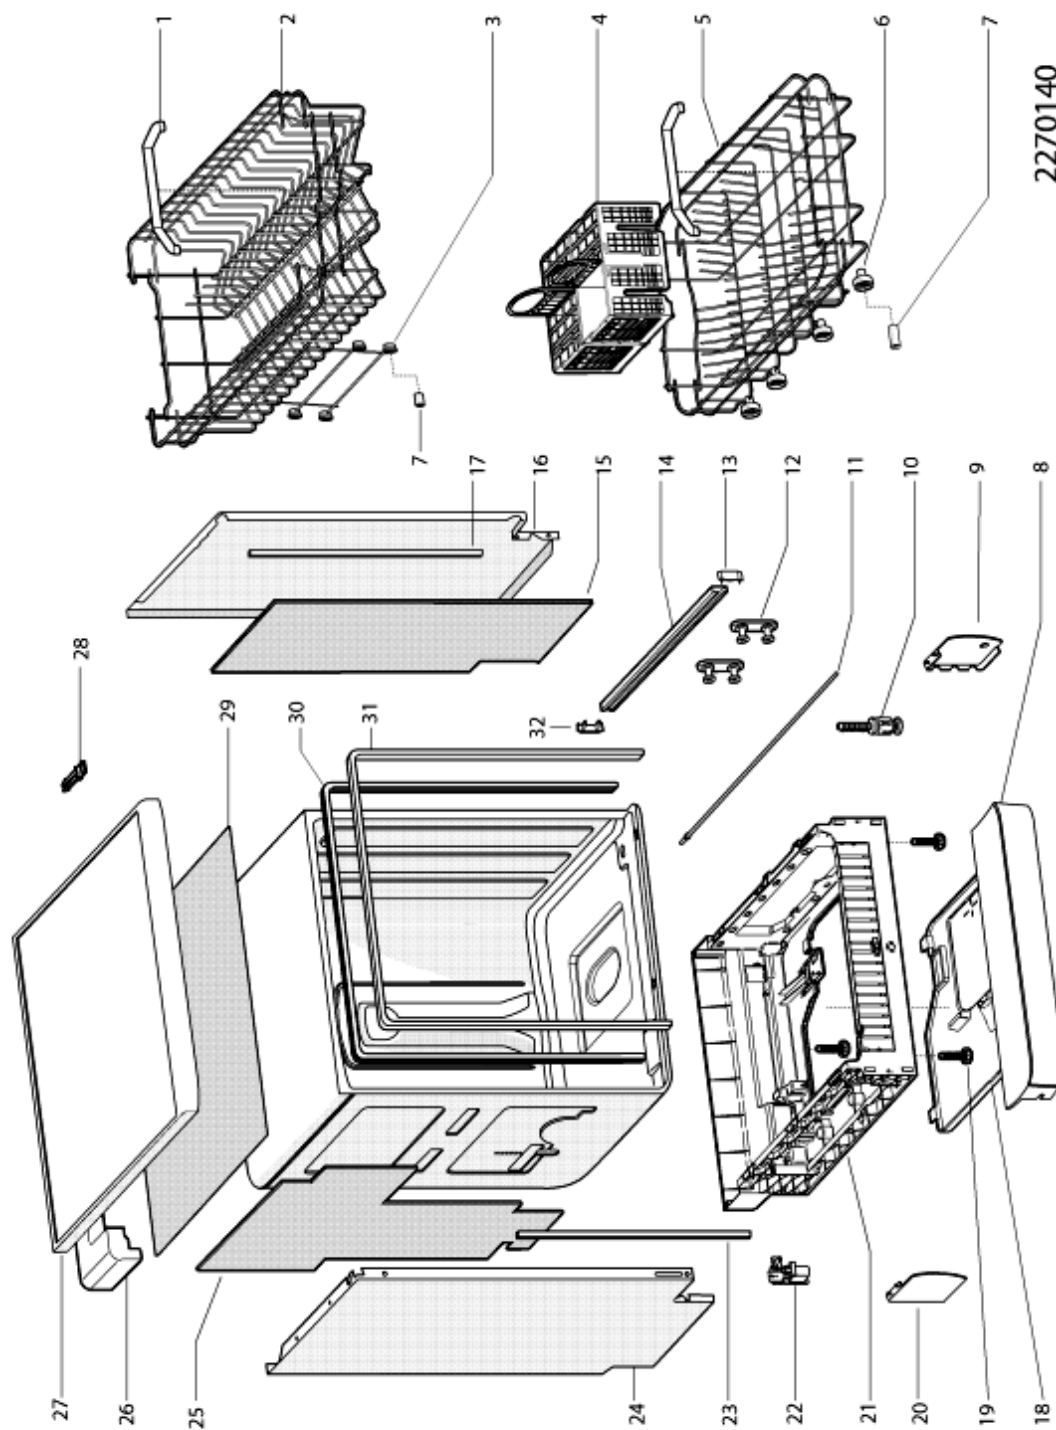

2270140

Exploded views

2270140

2270140

Spare parts list

Ref.	Code	From	To S/N	Substitute	Description	Notice	Industrial
001	C00274661				basket handle grey (pantone 278)		
002	C00258625				flap upper basket light blue		
002	C00272292				upper basket noclik/clak grey		
003	C00094191			1 x C00109840	upper basket roller evo3		
004	C00272294				cutlery basket light blu 45cm		
005	C00274360				lower basket eos 45cm		
006	C00260820				lower basket wheel		
007	C00257142				basket wheel axis		
008	C00274323				plinth panel swell white(pw) eos		
009	C00260822				base moulding cover plate right		
012	C00256828				runner support upper basket		
013	C00256874				rail front stop		
014	C00277344				basket runner - upper eos		
015	C00273283				soundproofing sx+dx+top 45cm bi		
016	C00260826		00312...	1 x C00260827	right side panel rh (pw)		
016	C00280771	00313...		1 x C00280772	right side panel rh (pw)		
018	C00272599				tray on bottom of tub 45cm		
019	C00260818				adjustable foot		
020	C00260821				base moulding cover plate left		
021	C00273782	10124...			contenitore rifiuti roomba 560		
021	C00274386		10123...	1 x C00283782	base + feet (f.s.) 45cm		
022	C00257123				radio interference suppressor		
024	C00260825		00312...	1 x C00260827	left side panel lh (pw)		
024	C00280770	00313...		1 x C00280772	left side panel lh (pw)		
026	C00280432		00702...		rear support - top 45cm		
026	C00281418	00703...			support		
026	C00281421	00703...			rear support - top 45cm		
027	C00274321				cover white(pw) eos 45cm		
028	C00256872				catch plate		
030	C00272603				door seal - top and sides 45cm eos		
032	C00256873				rail back stop		
099	C00256553				serial port cover		
099	C00260213				cover fix sx		
099	C00260214				cover fix dx