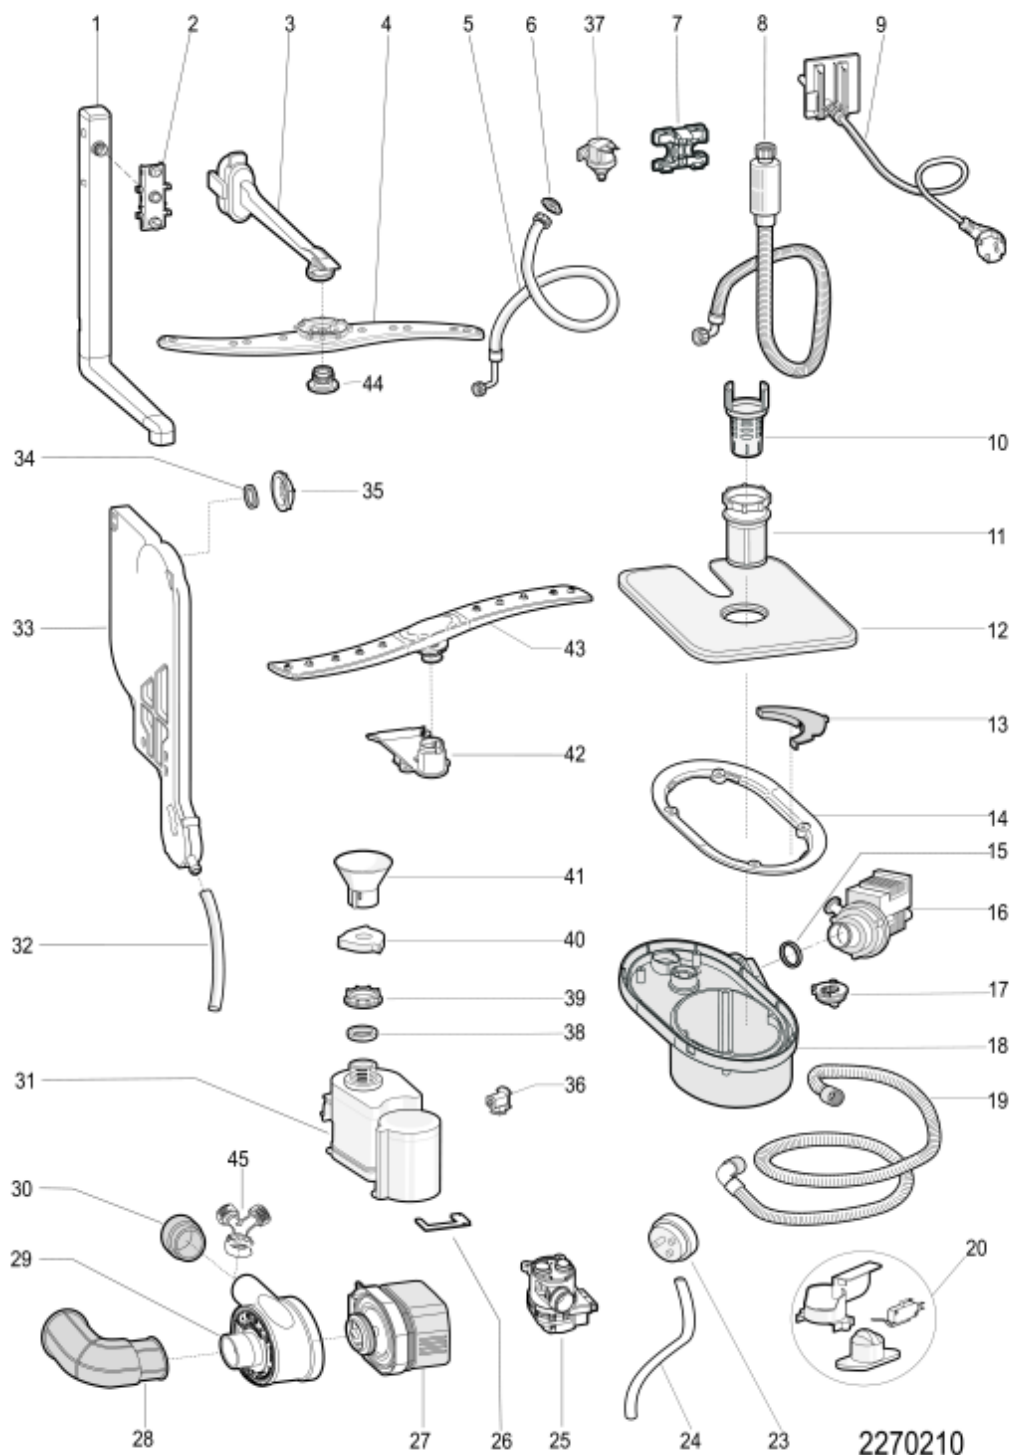

2270210

Exploded views

2270210

Spare parts list

Ref.	Code	From	To S/N	Substitute	Description	Notice	Industrial
001	C00256576				upper wash arm feed pipe		
002	C00256875				rack guide casing		
003	C00256574				upper wash arm feed pipe		
004	C00272284				set upper wash arm curved 45cm		
007	C00272601				hose support 45cm		
008	C00256554				inlet hose long waterstop 1600mm		
009	C00256534			1 x C00279484	supply cable schuko		
010	C00256572				central filter		
011	C00256571				outer fine rotating filter		
012	C00272596				outlet filter stainless inox 45cm		
013	C00256556				water channeler		
014	C00256579				sump fixing ferrule		
016	C00272301				drain pump 45-60 cm eos		
018	C00257097				flap for set sump		
018	C00272600				set sump 45cm		
019	C00273284				drain hose 45-60cm		
020	C00272277				float - overflow unit 45cm		
023	C00272302		00408...		pressure switch 80/60		36631660000
023	C00278070	00409...			pressure switch 80/60		36631660900
024	C00256535				pipe pressostat		
027	C00272798				wash motor/pump 220-		
028	C00256973				pipe sump-wash motor		
029	C00256526				heating 29.2ohm + seal		
031	C00256548				water softener		
033	C00256546				air break + turbine		
035	C00256547				ring-nut for air-flow body		
038	C00256549				seal - softener/wash chamber		
039	C00256543				retaining ring - softener		
040	C00256550				salt cap		
041	C00005819				salt funnel		
042	C00272286				support - lower wash arm bush		
043	C00272285				lower spray arm 45cm		
044	C00256830				ring nut of upper wash arm		
045	C00257324				pipe wash motor-spray arm(y)		
099	C00084479				hose clamp