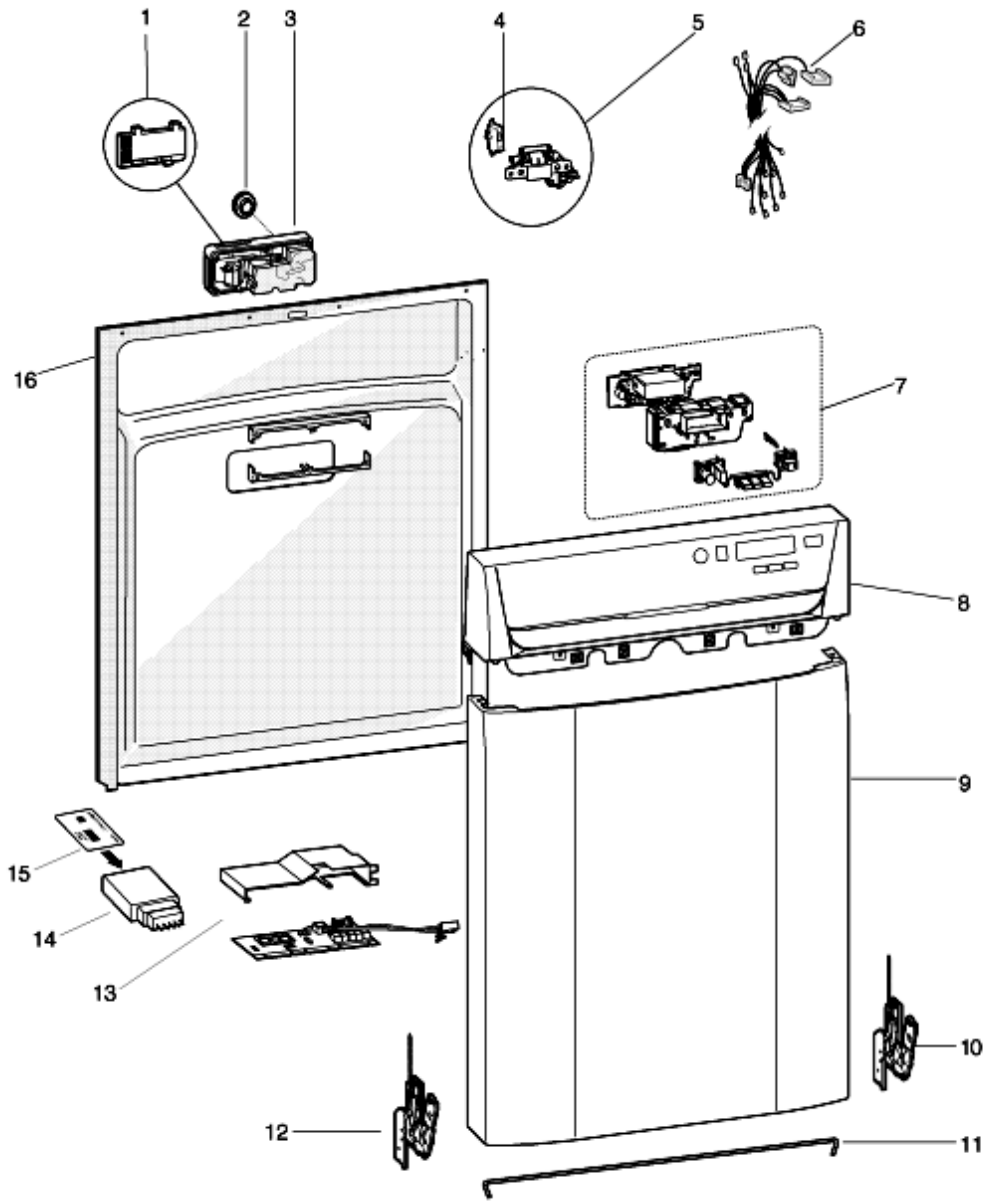

2270320I

Exploded views

2270320I

2270320I

Spare parts list

Ref.	Code	From	To S/N	Substitute	Description	Notice	Industrial
002	C00051755				rinse aid cap (pair) raised & flush		
003	C00269326				electrodisp.(no lamp rinseaid-reed)		
004	C00274117	00409...			microswitch		36631660900
004	C00278059		00408...		microswitch		36631660000
005	C00272605		00408...		locking assembly eos 45cm		36631660000
005	C00275699	00409...			locking assembly dea602 45cm		36631660900
006	C00272403		00408...		wiring dea601-power supply		36631660000
006	C00272404		00408...		wiring dea601-pressur.switch-		36631660000
006	C00272405		00408...		wiring dea601 ev1-ev2-rig-iaqs-t		36631660000
006	C00272406		00408...		wiring dea601-drain pump-		36631660000
006	C00272795				wiring console card-reed		
006	C00274126		00408...		wiring dea602-reed salt		36631660000
006	C00275989		00408...		wiring inner door-hinge item left		36631660000
006	C00275990		00408...		wiring dea601-door lock		36631660000
006	C00275991		00408...		wiring dea601-electrodisp.-		36631660000
006	C00278061	00409...			wiring dea602-door lock		36631660900
006	C00278063	00409...			wiring inner door-hinge item left		36631660900
006	C00278064	00409...			wiring dea602-reed salt		36631660900
006	C00278065	00409...			wiring dea602-pressur.switch-		36631660900
006	C00278066	00409...			wiring dea602-power supply		36631660900
006	C00278068	00409...			wiring dea602-drain pump-		36631660900
006	C00278069	00409...			wiring dea602 ev1-ev2-rig-iaqs-t		36631660900
006	C00278541	00409...			wiring dea602-interface		36631660900
007	C00277246				interface display indesit fs dgt 45		
008	C00277303				console white(pw) dsg573		
009	C00274322				door shell bowed white(pw) eos		
010	C00274318				hinge item right f.s. 45cm eos		
011	C00272288				hinge wire 45cm eos		
012	C00274315				hinge item left f.s. 45cm eos		
013	C00272690		00408...		module dea 601 synchronous		36631660000
013	C00274112	00409...			module dea 602 synchronous		36631660900
015	C00274642		00408...		card dsg573 8kb lvs sw		36631660000
015	C00278540	00409...			card dsg573 8kb lvs sw		36631660900
016	C00272287				inner door panel stainless l.i.		
099	C00272613				fixing bolt inner/outer door eos