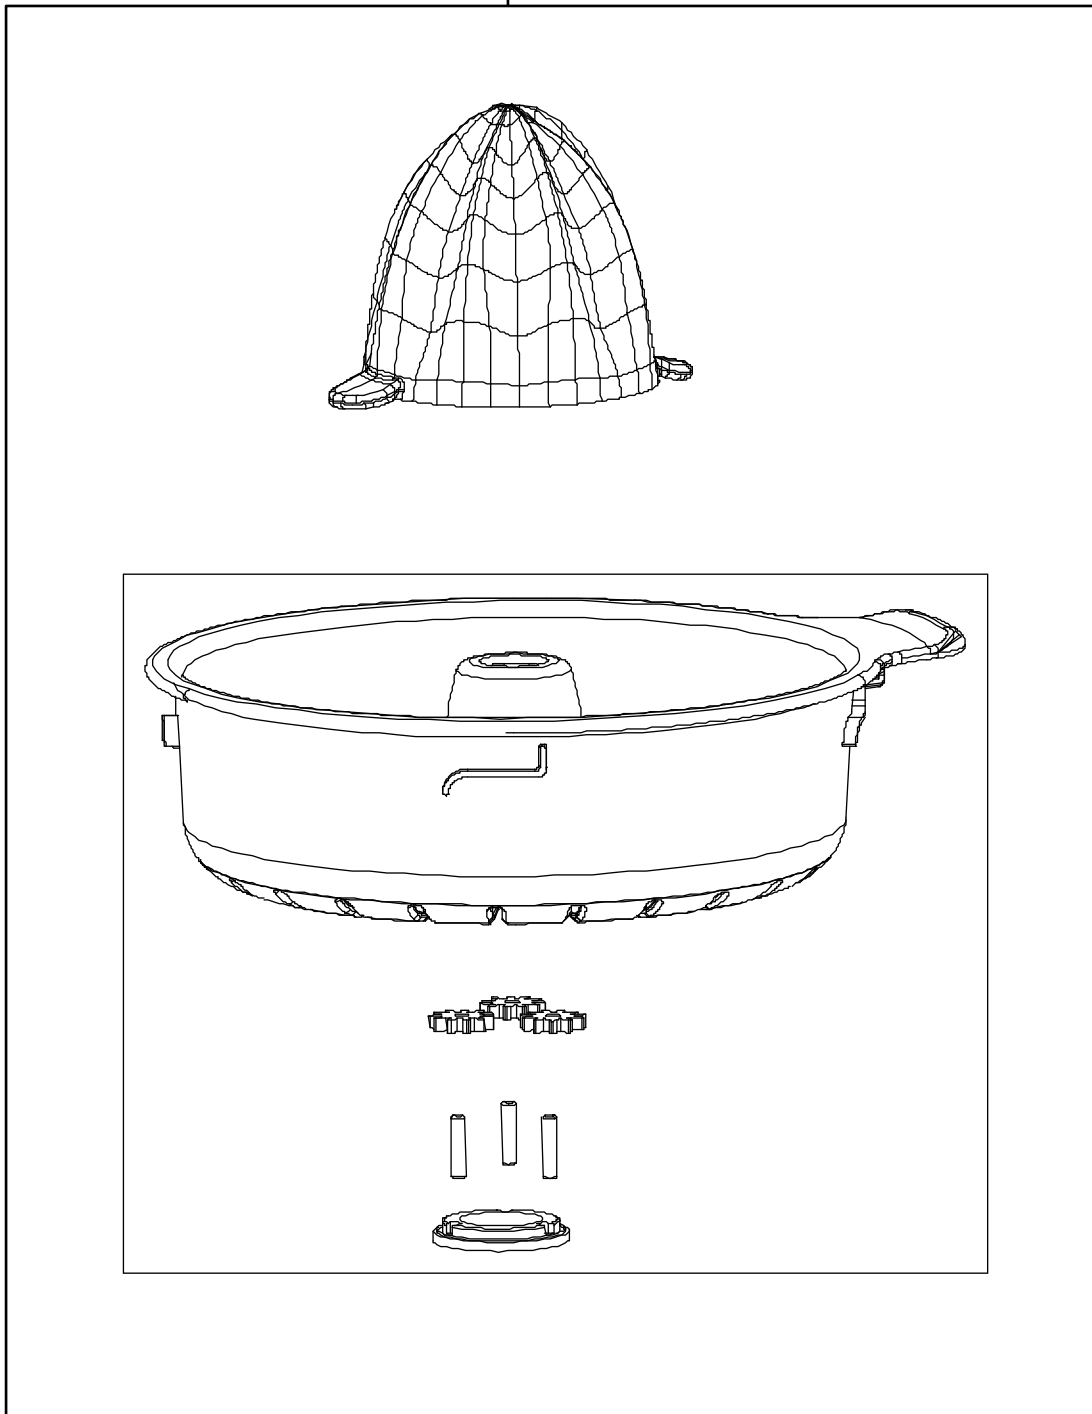

45

Position	Code	description
0	KW716199	PASTA MAKER ATTACHMENT COMPLETE
0	KW715833	GLASS BLENDER ASSEMBLY - GREY - 1.2L
0	KW715834	JUICE EXTRACTOR ASSEMBLY
0	KW715836	MINCER ATTACHMENT
0	KW716072	CREAMING BEATER ASSEMBLY including WIPER
0	KW715835	MULTI MILL ATTACHMENT ASSEMBLY COMPLETE
01	AW20010011	KWSK001 SOFT-SPATULA KW
02	KW715919	SPLASHGUARD
03	KW715921	K BEATER ASSEMBLY
04	KW715920	WHISK ASSEMBLY
05	KW715922	DOUGH HOOK
06	KW715923	BOWL ASSEMBLY - BRUSHED
07	KW715924	OUTLET COVER
08	KW715925	TOP COVER UPPER
09	KW715930	INTERLOCK SHAFT KIT
10	KW715931	PULLEY ASSY
11	KW715936	COUPLING ASSY
12	KW715937	BELT
13	KW715933	PULLEY
14	KW715939	GEARBOX ASSY
15	KW715958	PLANET GEAR SET
16	KW715944	MICROSWITCH ASSY
17	KW715947	SLOW SPEED INTERLOCK PCB ASSEMBLY
18	KW715948	GEARBOX MOUNT
19	KW715963	DRAINAGE TUBE SET
20	KW715956	TOP COVER LOWER - PRINTED
21	KW715932	GROMMET
22	KW715938	GEARBOX COVER ASSEMBLY including BEARING & GASKET
23	KW715927	PLANET GEAR ASSEMBLY
24	KW715955	HINGE INNER
25	KW715946	HEAD LOCK MECHANISM ASSY
26	KW715926	RING GEAR & BEARING ASSEMBLY
27	KW715954	HINGE OUTER SET
28	KW715960	HEADLIFT INTERLOCK SWITCH ASSEMBLY
29	KW715952	MOTOR ASSEMBLY including FAN, MAGNET & COWL

29	KW716902	MOTOR ASSEMBLY 230V
30	KW715941	COWL SET
31	KW715943	MAGNET
32	KW715942	MOTOR SPEED SENSOR ASSEMBLY
33	KW715959	HEAD LOCKING CATCH PLATE & SCREW
34	KW715957	HEADLIFT LEVER KNOB
35	KW715953	MAIN BODY ASSEMBLY including HEAD LOCKING PIN GUIDE
36	KW715951	REAR FASCIA
37	KW715950	CONTROL MODULE ASSY
38	KW715945	CONTROL KNOB ASSY
39	KW715929	MAIN PCB HOUSING
40	KW715940	MAIN PCB ASSEMBLY
40	KW716903	MAIN PCB ASSEMBLY
41	KW715928	BASE
42	KW715805	SUPPLY CORD ASSEMBLY - GREY - EU PLUG
42	KW716964	EU PLUG ASSEMBLY WITH FERRITE
43	KW715934	FOOT - PACK OF 5
44	KW715832	FOOD PROCESSOR ATTACHMENT
45	KW714301	CITRUS JUICER ASSEMBLY - GREY
92	AW20010011	KWSK001 SOFT-SPATULA KW
99	KW713317	FOOD GRADE GREASE