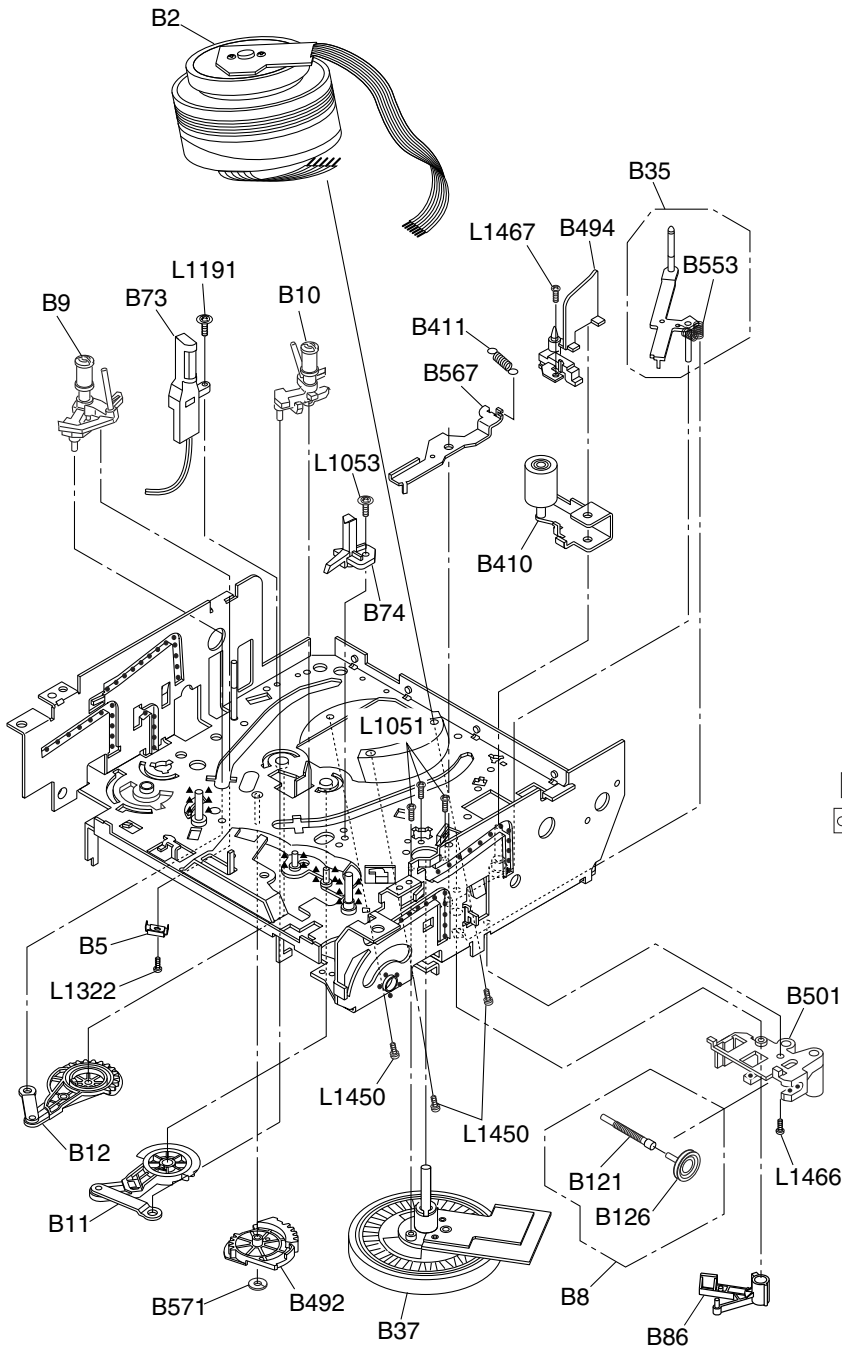

## Deck Mechanism View 1

Mark	Description
•••••	Floil G-684G or Multemp MH-D (Blue grease)
▲▲▲▲▲	SLIDUS OIL #150

Chassis Assembly  
Top View (Lubricating Point)

Chassis Assembly  
Bottom View (Lubricating Point)

△	Location No.	TSB P/N	Reference No.	Description
	B558	P000483820	MMDZB12MF003	LOADING MOTOR RF-500TB-12560
	B559	P000468020	0VSA13450	CLUTCH ASSEMBLY(HI) MK12
	B562	P000467600	0VM203772	C DRIVE LEVER(SP) MK12
	B563	P000467740	0VM305762B	SLIDER SHAFT MK12
	B564	P000467720	0VM305755	M GEAR(HI) MK12
	B565	P000467730	0VM305756	SENSOR GEAR(HI) MK12
	B567	P000468160	1VSA12890	PINCH ARM(B) ASSEMBLY MK12.5
	B568	P000467690	0VM305728	BT ARM MK12
	B571	P000467790	0VM408485A	P.S.W CUT 1.6X4.0X0.5T
	B572	P000467790	0VM408485A	P.S.W CUT 1.6X4.0X0.5T
	B573	P000467560	0VM203436	REEL S MK11
	B574	P000467550	0VM202872C	REEL T MK10
	B578	P000467640	0VM304440	TR GEAR A MK10
	B579	P000467750	0VM305900	TR GEAR B MK12
	B580	P000467710	0VM305743A	TR GEAR C MK12
	B581	P000467660	0VM305081	CENTER GEAR MK11
	B582	P000467860	0VM411187C	TR GEAR SPRING MK10
	B583	P000467960	0VM414741	CAM WASHER MK12
	B585	P000467890	0VM413663	PSW(317505) MK11
	B587	P000468080	1VSA12878	TENSION LEVER ASSEMBLY MK12
	B590	P000467580	0VM203752E	BRAKE ARM(TU) MK12
	B591	P000467680	0VM305724C	BAND BRAKE(TU) MK12
	B592	P000467820	0VM411108E	TG POST MK10
	B596		1VM424704	HOLDER ML SHARP HI-SPEED
	L1051		GPJB9060	SCREW B-TIGHT M2.6X6 PAN HEAD+
	L1053		GCJS9080	SCREW S-TIGHT M2.6X8 WASHER HEAD+
	L1151		CPJ39040	SCREW SEMS M2.6X4 PAN HEAD+
	L1191		GCJS9080	SCREW S-TIGHT M2.6X8 WASHER HEAD+
	L1321		GBJS3060	SCREW S-TIGHT M3X6 BIND HEAD+
	L1322		GBJB040	SCREW B-TIGHT M2.3X4 BIND HEAD+
	L1341		GPJP2060	SCREW P-TIGHT M2X6 PAN HEAD+
	L1406		0VM410964A	AC HEAD SCREW MK14
	L1450		CPJ39050	SCREW SEMS M2.6X5 PAN HEAD+
	L1466		GBJS9060	SCREW S-TIGHT M2.6X6 BIND HEAD+
	L1467		SCJ39050	SCREW M2.6X5 WASHER HEAD+
	L1470		GBJS9040	SCREW S-TIGHT M2.6X4 BIND HEAD+