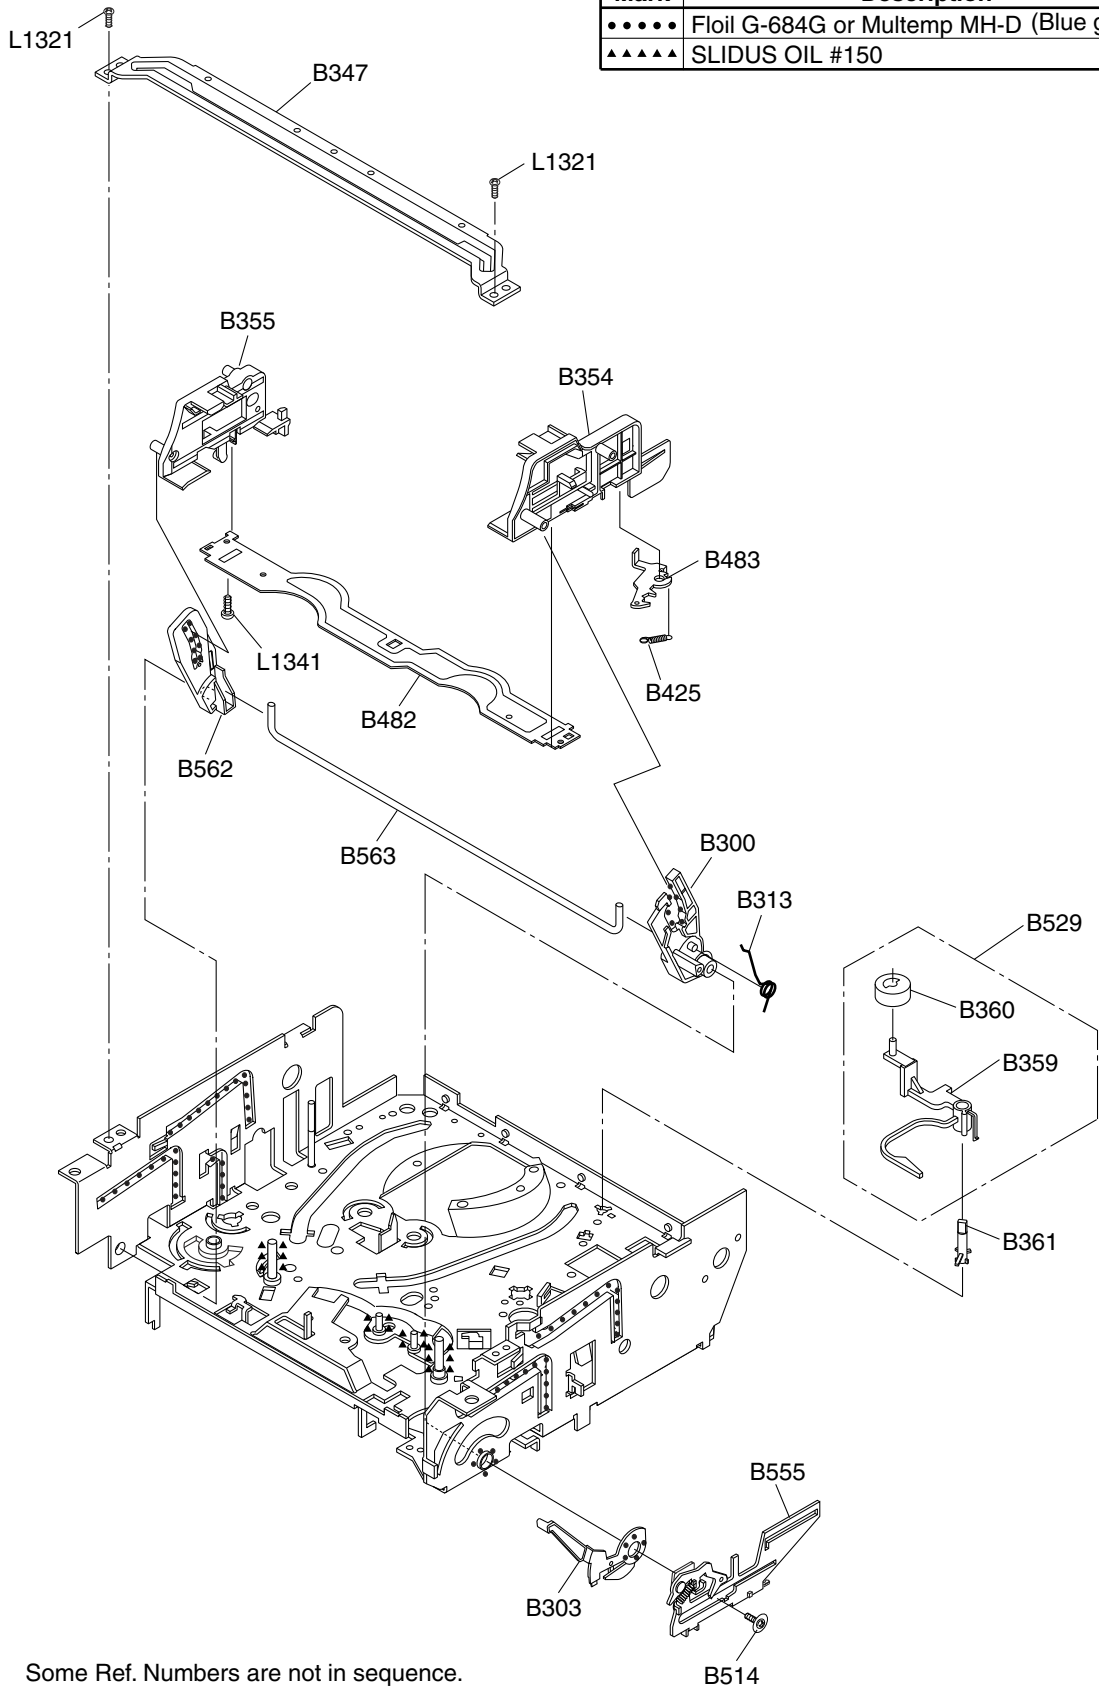

Deck Mechanism View 3

Mark	Description
•••••	Floil G-684G or Multemp MH-D (Blue grease)
▲▲▲▲▲	SLIDUS OIL #150