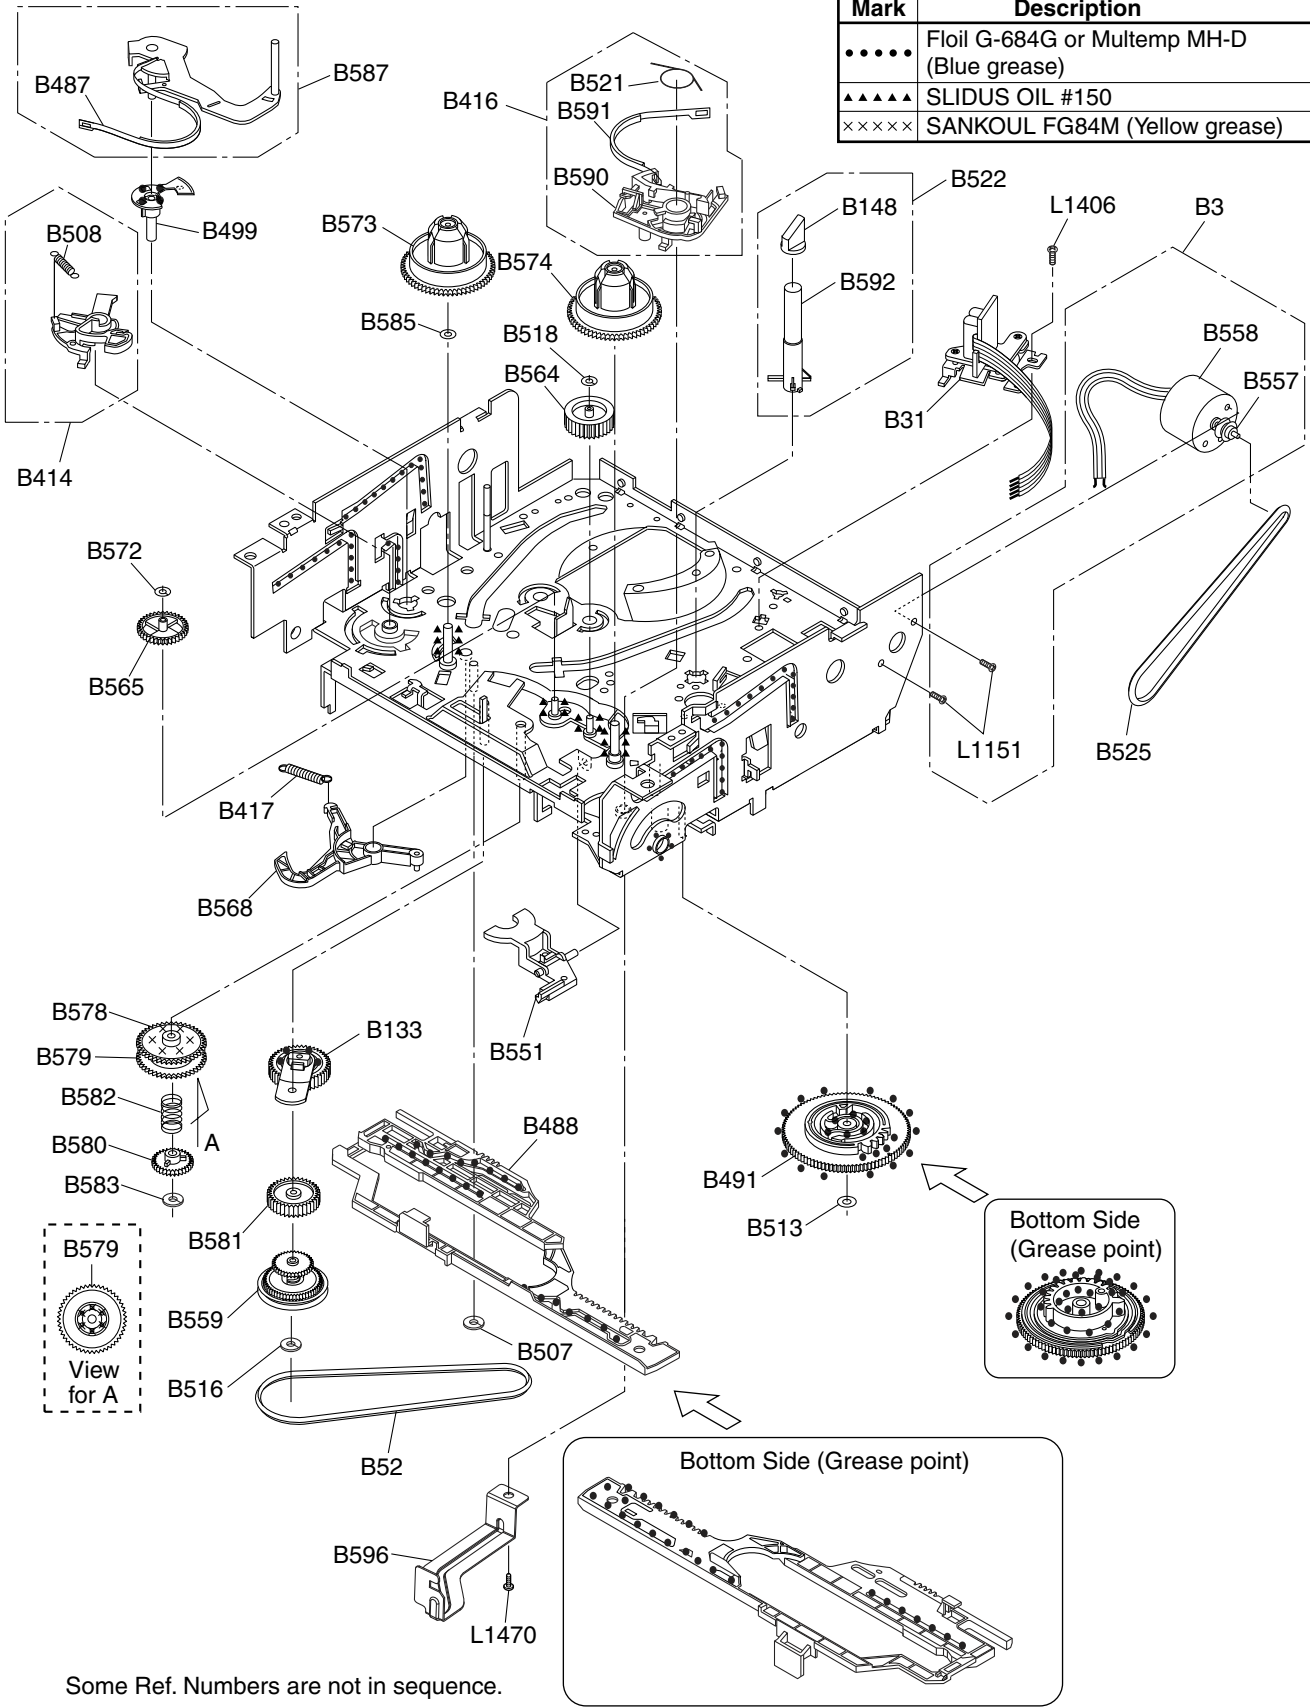

Deck Mechanism View 2

Mark	Description
•••••	Floil G-684G or Multemp MH-D (Blue grease)
▲▲▲▲▲	SLIDUS OIL #150
×××××	SANKOUL FG84M (Yellow grease)

Some Ref. Numbers are not in sequence.