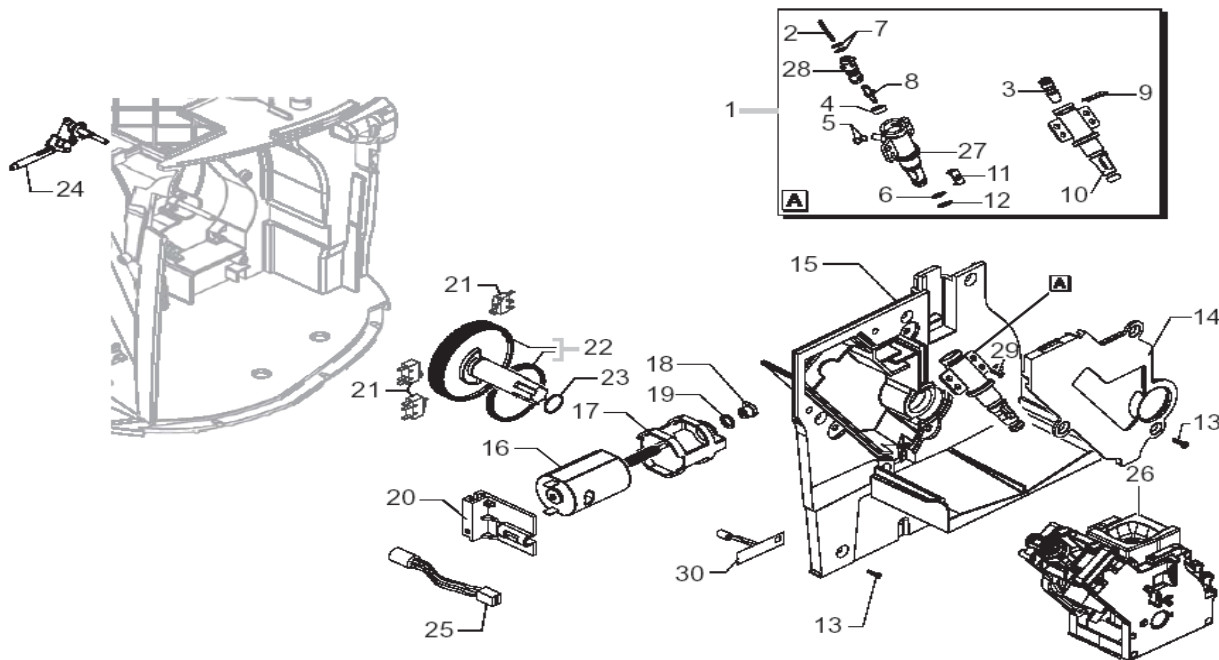

POS	SAECO No.	SUP0310 Odea Go E74102 Rev. 08 Code: 10001592	NOTES	Special Order No.
Yellow = Not Available unless Special Ordered				
1	11005060	Boiler Pin Assembly		
2	9011132	Spring, Boiler Pin		
3	11000692	Cap, For Pin, For Boiler P119	UP TO S/N.9007SA40001046	
4	145841200	Viton Seal, For Piston		
5	140328059	O-Ring, Silicone, 2015		
6	NM01035	O-Ring, Silicone, 0090-20		
7	140324459	O-Ring, Silicone, 0060-20		
8	227660103	Needle valve, L=20	WITH PART. N°04	
9	9011144	Clip, Hairpin, Teflon Tube	UP TO S/N.9007SA40001046	
10	147473300	Pin For Boiler	UP TO S/N.9007SA40001046	
11	#N/A	M CURSOR FOR BOILER VALVE IN PLASTIC	UP TO S/N.9007SA40001046	9011.099
12	#N/A	CURSOR V2 FOR BOILER P119	FROM S/N 9007SA40001047	11005099
13	129914102	Screw K, 35x12 Win1423 Galv.		NM01.057
14	11001312	Cover Vain Boiler P0049, Black		
15	#N/A	BLACK COVER FOR VAIN BOILER P0049 UL		11009284
16	11006337	Cover, Mounting Plate, Blk, Assy		
17	#N/A	BLACK COVER MOUNTING PLATE P0049 UL ASSY		11009287
18	286892555	Brew Drive Motor Assy, 33DC		
19	80001008	Antivibration, Brew Drive Mtr		
20	#N/A	SINTERED BUSH FOR MOTOR		9121.046
21	148380200	Washer, Vspresso, D=5		
22	#N/A	BLACK MICROS.W. SUPPORT DUMP BOX P0049		11001331
23	NE05038	Switch, Brew/Dump, Magic		
24	20000455	Kit, Gears, Ratiomotor	UP TO S/N. 9007SA40457510	
25	20000900	Kit, Gears, Ratiomotor, V2	FROM S/N. 9007SA40457511	
26	91611320	Washer, Brew Drive Motor, Myla		
27	11004685	Coffee Dispensing Valve Assy	UP TO S/N. 9006SA40292687	
28	#N/A	V3 COFFEE DISPENSING VALVE P0049 ASSY.	FROM S/N. 9006SA40292688	11007647
29	#N/A	Reed Sensor, 100-120V		11003661
30	11005921	Brew Group, Blk, 8GM, V2	See Page 8 E90060	
31	11003801	Pin, Boiler, V2 P119	FROM S/N 9007SA40001047	
32	11003820	Cap, Pin Boiler, V2, P119	FROM S/N 9007SA40001047	
33	#N/A	TCB SCREW 3,5X18 PLASTITE 45°		129661902
34	11000651	Board, Water Level Sensor	UP TO S/N. 9007SA40457510