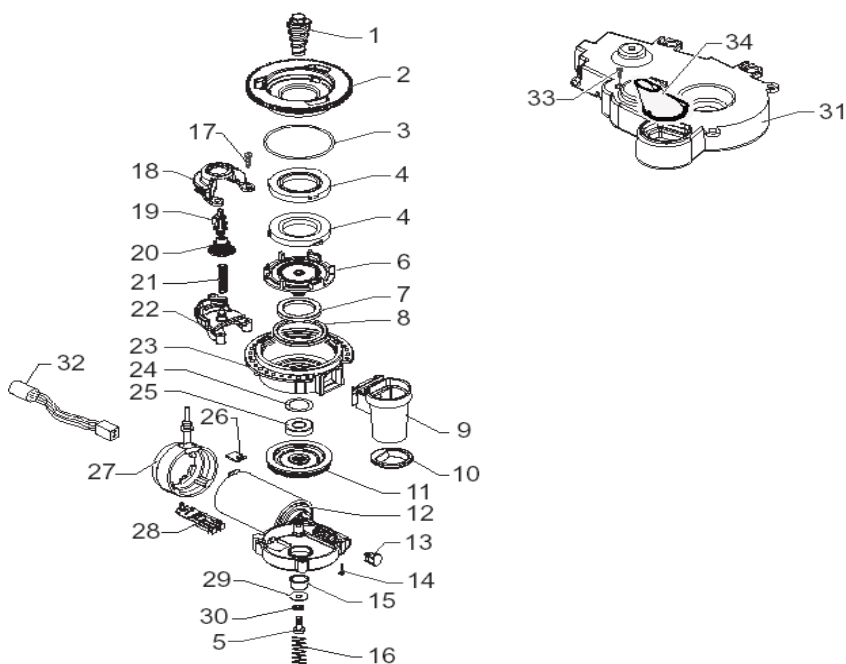

POS	SAECO No.	SUP0310 Odea Go E74102 Rev. 08 Code: 10001592	NOTES	Special Order No.
<b>Yellow = Not Available unless Special Ordered</b>				
1	#N/A	<b>2POLES CONNECTOR PUMP P0049 UI</b>		11005668
2	140321961	O-Ring, Epdm, 2031	WITH PART. N°37	
3	187721455	Pump, Ulka, 120V, 60HZ		
4	11001365	Pump Support, Black		
5	147920150	Fitting, 90o, Pump Inlet		
6	12000005	Anti-Disturbance Filter		
7	12000007	Powerfilter, 120V		
8	149360200	Tube, Silicone, D=8x10		
9	11005648	6-Pole Connector, Flowmeter		
10	11000651	Board, Water Level Sensor		
11	#N/A	<b>BLACK TURBINE SUPPORT/V2 P0049</b>		11003670
12	12000781	Turbine Assy,D=1,2 932-8521/90		
13	#N/A	<b>SILICONE TUBE 5X10 60 SHORE</b>		JS01.022
14	189428600	Thermostat, 175o, Sirius		
15	#N/A	<b>THERMOSTATES SPRING FOR BOILER</b>		11001751
16	#N/A	<b>ALUM.BOILER/V4 ASSY. 120V-1300W</b>		11011342
17	190800100	Temperature Sensor, L=280mm		
18	11004196	Cover, Upper Steam Tube, Chrom		
19	11004197	Cover, Lower Steam Tube, Chrom		
20	129912202	Screw, M3x12, Torx, Uni 9786		
21	11003122	Steam Tube Assv, P0049		
22	11001625	Handgrip, Steam Wand, Talea Odea		
23	11001620	Internal Tube, Pannarello Blk		
24	11001769	Pannarello, Cover, Blk P0049/A		
25	20000653	Spare Kit, CPU P0049	UP TO S/N. 9006SA40301265	
		WITH PA.N°14 TA.2		
	11004842	Pcb, Valve, Stm/Water V1-V5	FROM S/N. 9006SA40301266	
26	11001499	Spring, Fork, Faucet P0049		
27	11004625	Faucet, P0049		
28	12000890	O-Ring, Blk, 2012, FDA 70SH		
29	12000042	O-ring, 108, FDA, 70 SH		
30	11004135	Faucet Shaft Assy		
31	11001546	Straight Connector, Faucet Bod		
	11001544	Connector, Faucet Body		