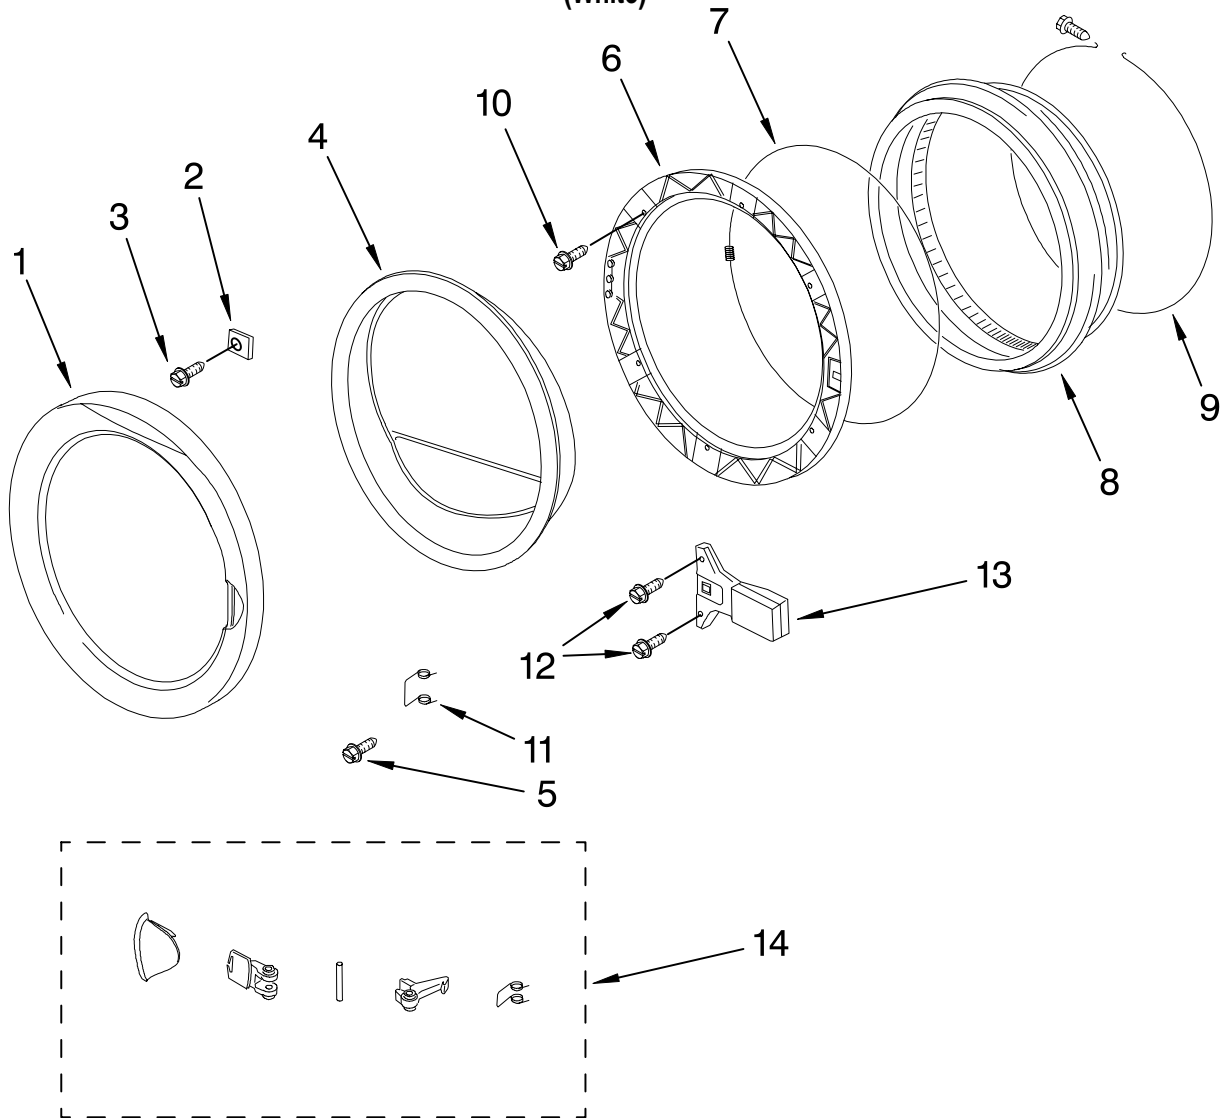

# TOP AND CABINET PARTS

For Model: LHW0050PQ2

(White)

<b>Illus. No.</b>	<b>Part No.</b>	<b>DESCRIPTION</b>
1		Literature Parts
	8565591	Use & Care Guide
	8182467	Wiring Diagram
	8182569	Energy Guide
2	8182721	Cover, Filter
3	8182719	Top
4	8182589	Panel, Rear
5	8182325	Clamp, Hose
6	8182338	Screw
7	8182324	Clamp, Hose
8	8182319	Bottom Plate
9	8182323	Screw
10		Hinge (Not Serviced)
11	8182321	Clip, Harness
12	8182322	Support, Harness
13	8182328	Clip
14	8182330	Control, Inverter
15	8182333	Screw
16		Cabinet (Not Serviced)
17	8182331	Bracket
18	8182332	Shield
19	8182334	Foot, Leveling
20	8182337	Nut
21	8182722	Electronic Control
22	8182342	Bracket, Contrl
23	8182388	Switch, Pressure
24	8182341	Screw
25	8182645	Filter
26	8182392	Power Cord
27	8182394	Harness, Main
28	8182690	Microswitch, Door
29	8182718	Bracket
30	8182401	Screw
31	8182731	Strain Relief
32	8182732	Screw

# CONTROL PANEL PARTS

For Model: LHW0050PQ2

(White)

Illus. No.	Part No.	DESCRIPTION
1	8182348	Control Panel
2	8182725	Button
3	8182350	Housing
4	8182720	Screw
5	8182351	Control, PCB
6	8182353	Support
7	8182354	Shield
8	8182355	Screw
9	8182352	Screw (6)
10	8182356	LED, PCB
11	8182357	Gasket
12	8182358	Cable
13	8182359	Cable, Ribbon
14	8182360	Knob (2)
15	8182361	Spring, Knob
16	8182362	Push Button (3)
17	8182724	Switch, Cycle
18	8182346	Switch, Spin Speed
19	8182723	Screw
21	8182395	Switch, On/Off

# DOOR PARTS

For Model: LHW0050PQ2

(White)

Illus. No.	Part No.	DESCRIPTION
1	8182406	Door, Outer Frame
2	8182410	Retainer
3	8182333	Screw
4	8182405	Door Glass
5	8182412	Screw
6	8182414	Inner Frame
7	8182404	Inner Ring
8	8182403	Door Gasket
9	8182402	Outer Ring
10	8182733	Screw
11	8182413	Spring, Door Catch
12	8182401	Screw
13	8182407	Microswitch
14	8182408	Door Handle