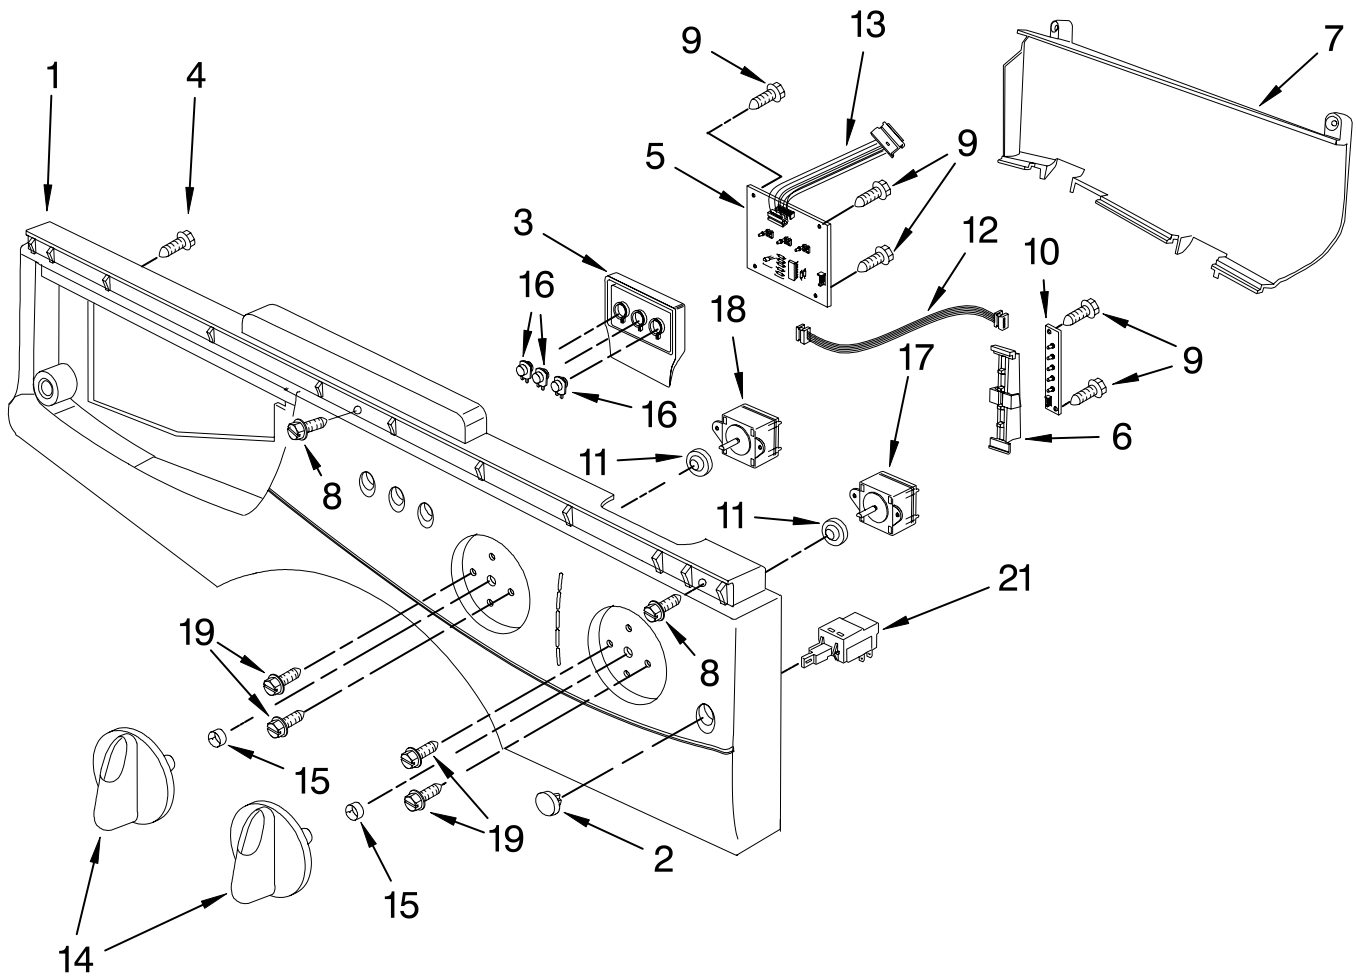

# TOP AND CABINET PARTS

For Model: LHW0050PQ2

(White)

<b>Illus. No.</b>	<b>Part No.</b>	<b>DESCRIPTION</b>
1		Literature Parts
	8565591	Use & Care Guide
	8182467	Wiring Diagram
	8182569	Energy Guide
2	8182721	Cover, Filter
3	8182719	Top
4	8182589	Panel, Rear
5	8182325	Clamp, Hose
6	8182338	Screw
7	8182324	Clamp, Hose
8	8182319	Bottom Plate
9	8182323	Screw
10		Hinge (Not Serviced)
11	8182321	Clip, Harness
12	8182322	Support, Harness
13	8182328	Clip
14	8182330	Control, Inverter
15	8182333	Screw
16		Cabinet (Not Serviced)
17	8182331	Bracket
18	8182332	Shield
19	8182334	Foot, Leveling
20	8182337	Nut
21	8182722	Electronic Control
22	8182342	Bracket, Contrl
23	8182388	Switch, Pressure
24	8182341	Screw
25	8182645	Filter
26	8182392	Power Cord
27	8182394	Harness, Main
28	8182690	Microswitch, Door
29	8182718	Bracket
30	8182401	Screw
31	8182731	Strain Relief
32	8182732	Screw

# CONTROL PANEL PARTS

For Model: LHW0050PQ2

(White)

Illus. No.	Part No.	DESCRIPTION
1	8182348	Control Panel
2	8182725	Button
3	8182350	Housing
4	8182720	Screw
5	8182351	Control, PCB
6	8182353	Support
7	8182354	Shield
8	8182355	Screw
9	8182352	Screw (6)
10	8182356	LED, PCB
11	8182357	Gasket
12	8182358	Cable
13	8182359	Cable, Ribbon
14	8182360	Knob (2)
15	8182361	Spring, Knob
16	8182362	Push Button (3)
17	8182724	Switch, Cycle
18	8182346	Switch, Spin Speed
19	8182723	Screw
21	8182395	Switch, On/Off

# DOOR PARTS

For Model: LHW0050PQ2

(White)

Illus. No.	Part No.	DESCRIPTION
1	8182406	Door, Outer Frame
2	8182410	Retainer
3	8182333	Screw
4	8182405	Door Glass
5	8182412	Screw
6	8182414	Inner Frame
7	8182404	Inner Ring
8	8182403	Door Gasket
9	8182402	Outer Ring
10	8182733	Screw
11	8182413	Spring, Door Catch
12	8182401	Screw
13	8182407	Microswitch
14	8182408	Door Handle