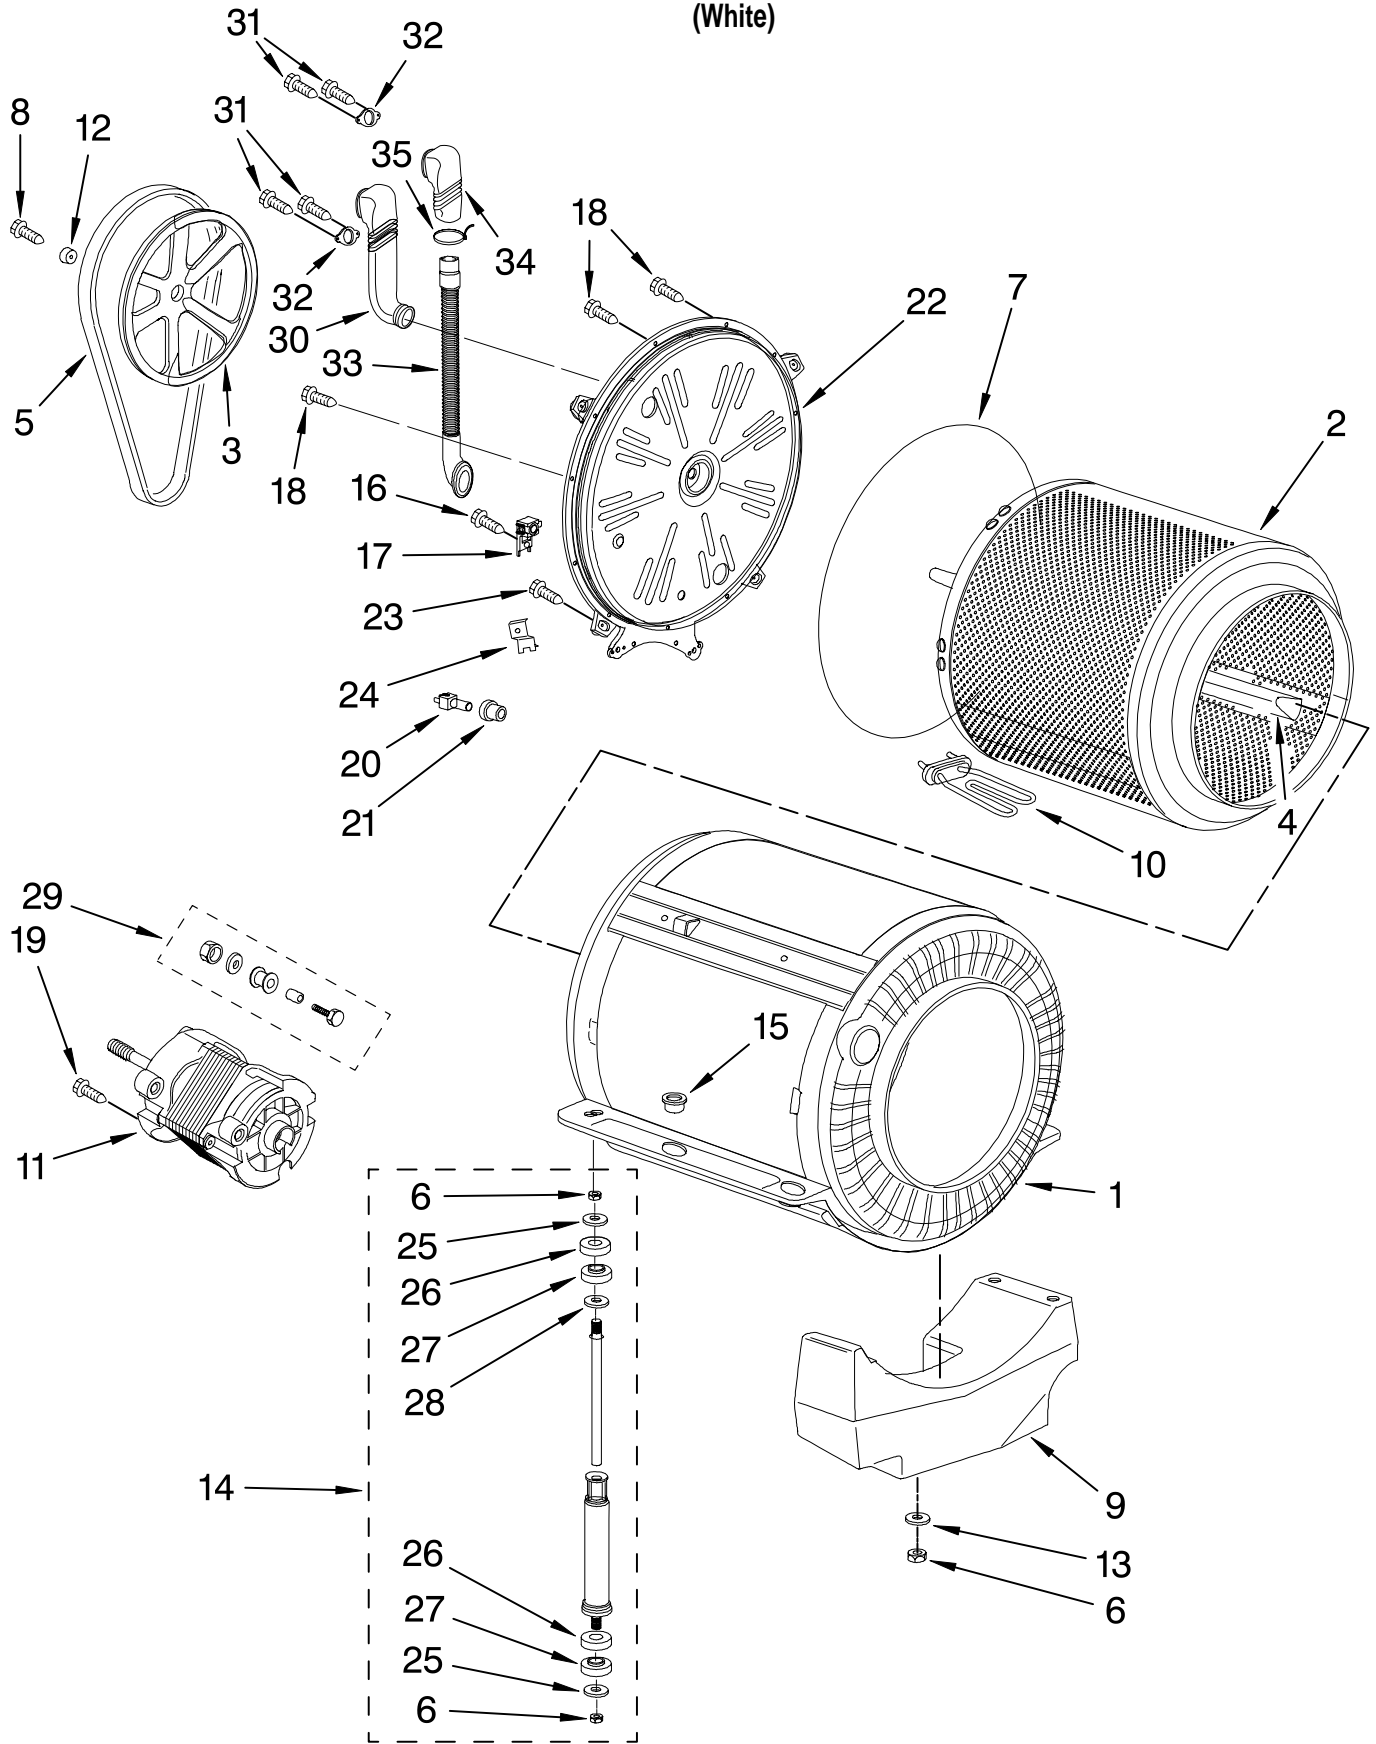

BASKET AND TUB PARTS

For Model: LHW0050PQ2

(White)

FOR ORDERING INFORMATION REFER TO PARTS PRICE LIST

BASKET AND TUB PARTS

For Model: LHW0050PQ2

(White)

<u>Illus. No.</u>	<u>Part No.</u>	<u>DESCRIPTION</u>
1	8182441	Tub
2	8182454	Basket
3	8182737	Pulley
4	8182444	Baffle
5	8182450	Drive Belt
6	8182539	Nut
7	8182445	Gasket, Tub
8	8182440	Screw
9	8182446	Counterweight, Bottom
10	8182448	Heater
11	8182447	Motor, Main Drive
12	8182457	Washer
13	8182453	Washer
14	8182439	Shock Absorber
15	8182451	Bushing
16	8182443	Screw
17	8182456	Thermostat
18	8182432	Screw
19	8182458	Screw, Ground
20	8182433	Thermal Cutoff
21	8182435	Gasket
22	8182455	Cover, Rear Tub (Includes Seal & Bearings)
23	8182459	Screw (Ground)
24	8182434	Support, Element
25	8182436	Washer
26	8182437	Bushing, Upper
27	8182438	Bushing, Lower
28	8182442	Washer
29	8182739	Kit, Motor Mount
30	8182736	Vent Tube, Upper
31	8182412	Screw
32	8182568	Ring, Locking
33	8182734	Vent Tube, Lower
34	8182735	Elbow, Right
35	8182571	Clamp, Hose

FOR ORDERING INFORMATION REFER TO PARTS PRICE LIST