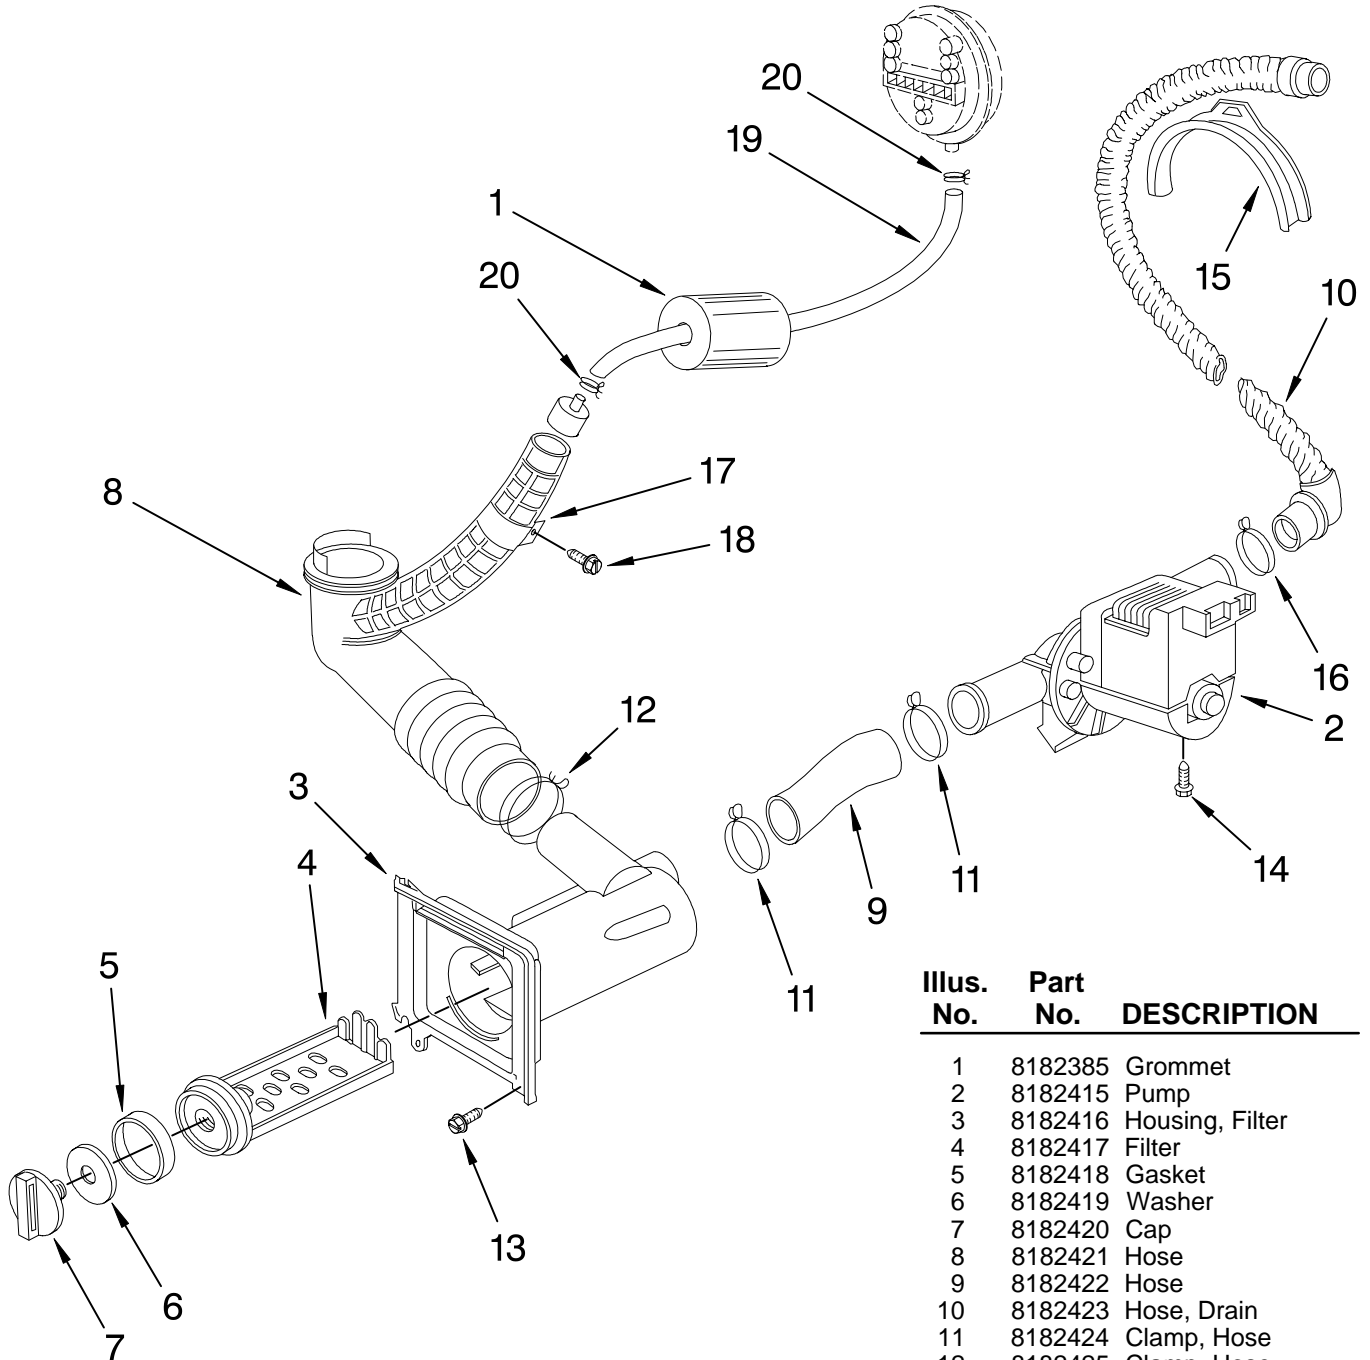

PUMP PARTS

For Model: LHW0050PQ2

(White)

Illus. No.	Part No.	DESCRIPTION
1	8182385	Grommet
2	8182415	Pump
3	8182416	Housing, Filter
4	8182417	Filter
5	8182418	Gasket
6	8182419	Washer
7	8182420	Cap
8	8182421	Hose
9	8182422	Hose
10	8182423	Hose, Drain
11	8182424	Clamp, Hose
12	8182425	Clamp, Hose
13	8182426	Screw
14	8182427	Screw
15	8182428	Bracket, Hose
16	8182429	Clamp, Hose
17	8182430	Support
18	8182431	Screw
19	8182409	Hose, Pressure Switch
20	8182375	Clamp, Hose

FOR ORDERING INFORMATION REFER TO PARTS PRICE LIST