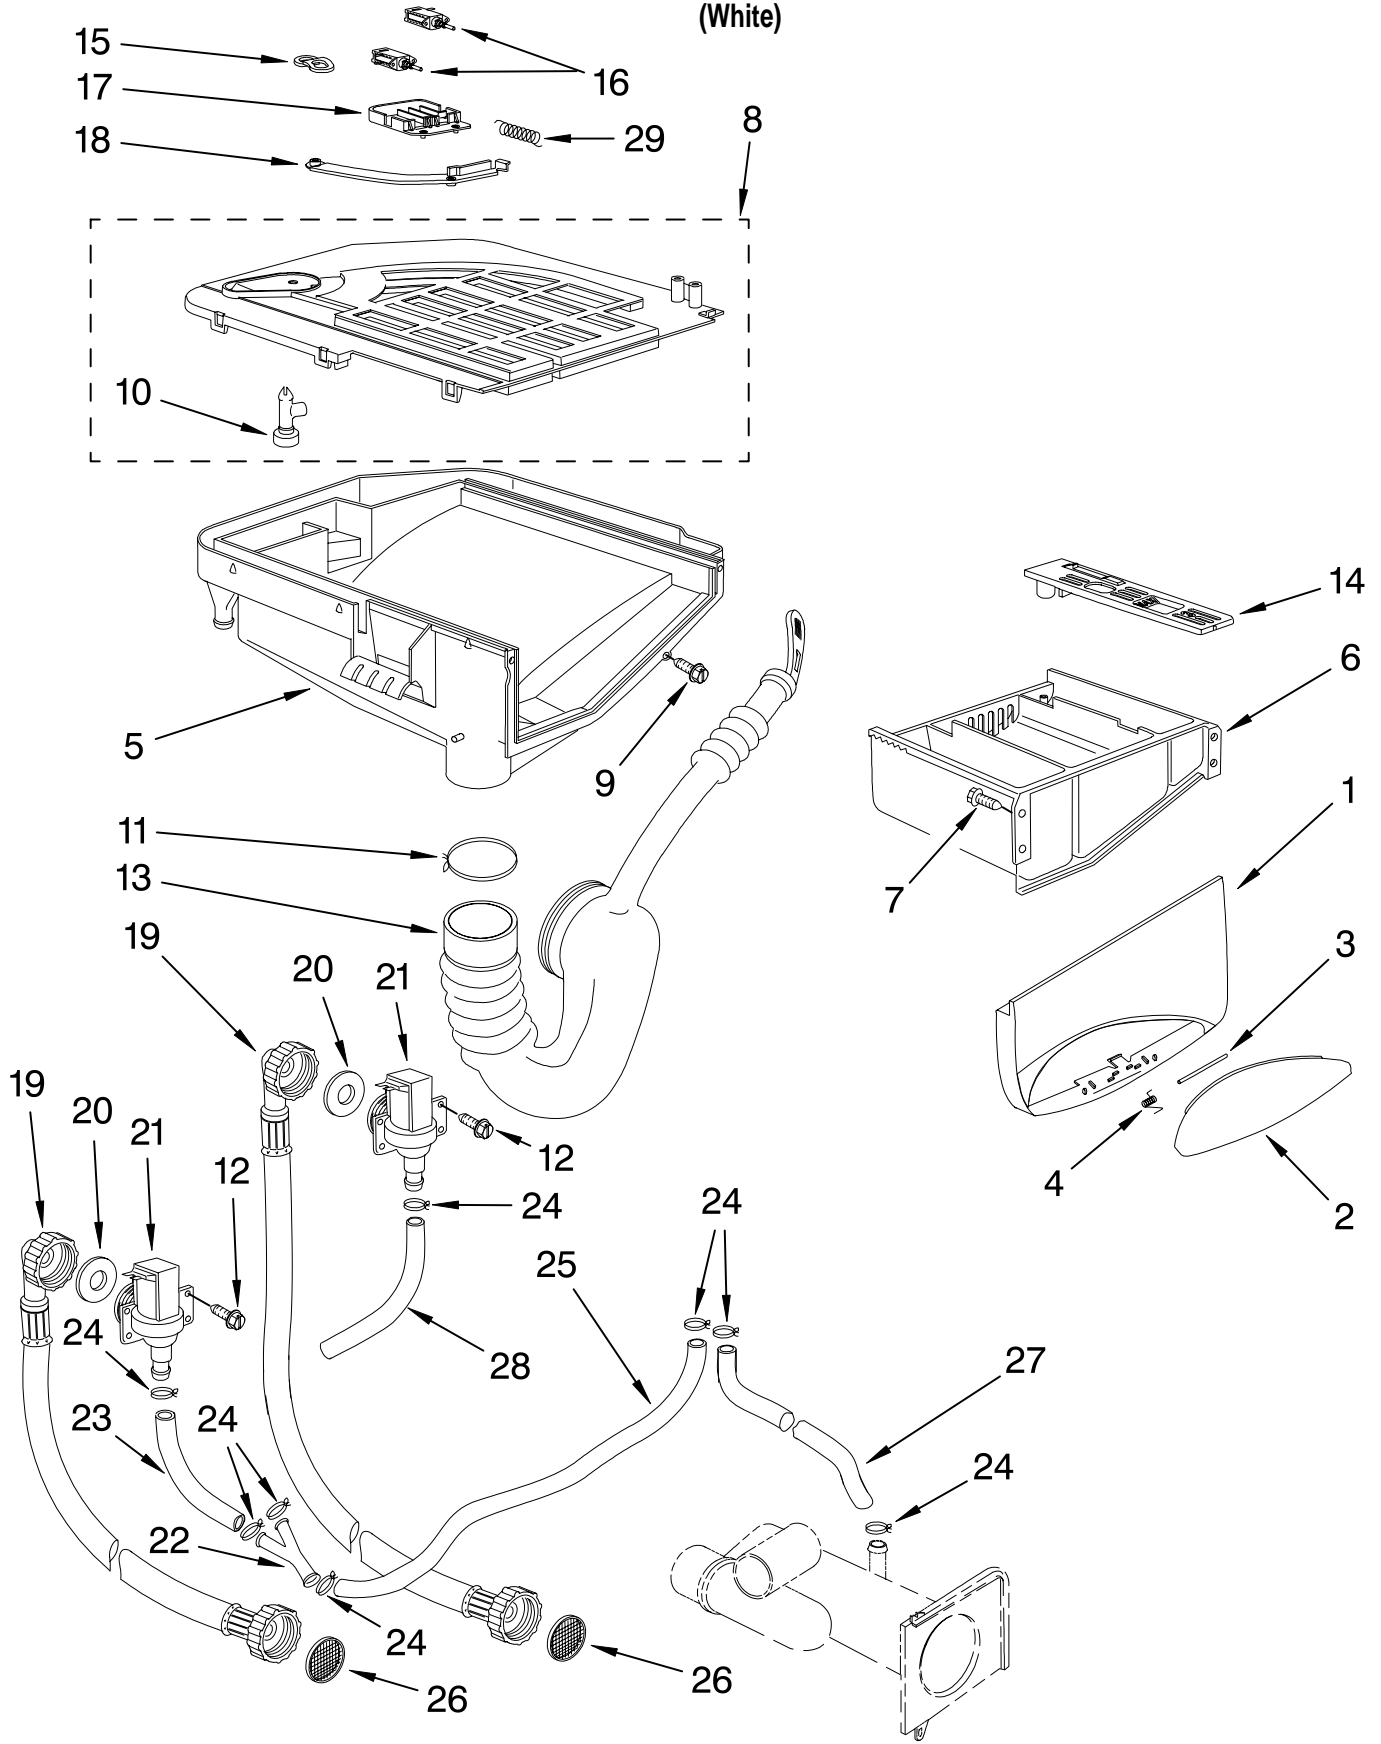

DISPENSER PARTS

For Model: LHW0050PQ2

(White)

FOR ORDERING INFORMATION REFER TO PARTS PRICE LIST

DISPENSER PARTS

For Model: LHW0050PQ2

(White)

<u>Illus. No.</u>	<u>Part No.</u>	<u>DESCRIPTION</u>
1	8182371	Handle, Drawer
2	8182729	Overlay
3	8182383	Pin
4	8182730	Spring
5	8182367	Housing, Dispenser
6	8182370	Drawer, Detergent
7	8182377	Screw
8	8182727	Cover, Drawer
9	8182376	Screw
10	8182378	Dispenser
11	8182375	Clamp
12	8182323	Screw
13	8182373	Hose, Drawer
14	8182372	Cover, Bleach
15	8182379	Link
16	8182366	Actuator (2)
17	8182365	Bracket, Actuator
18	8182364	Arm
19		Hose, Fill
	8182389	Cold
	8182397	Hot
20	8182390	Washer
21		Water Valve
	8182387	Cold
	8182398	Hot
22	8182380	Connector
23	8182381	Hose
24	8182374	Clamp, Hose (8)
25	8182386	Hose
26	8182396	Screen
27	8182399	Hose
28	8182728	Hose
29	8182726	Spring

FOR ORDERING INFORMATION REFER TO PARTS PRICE LIST